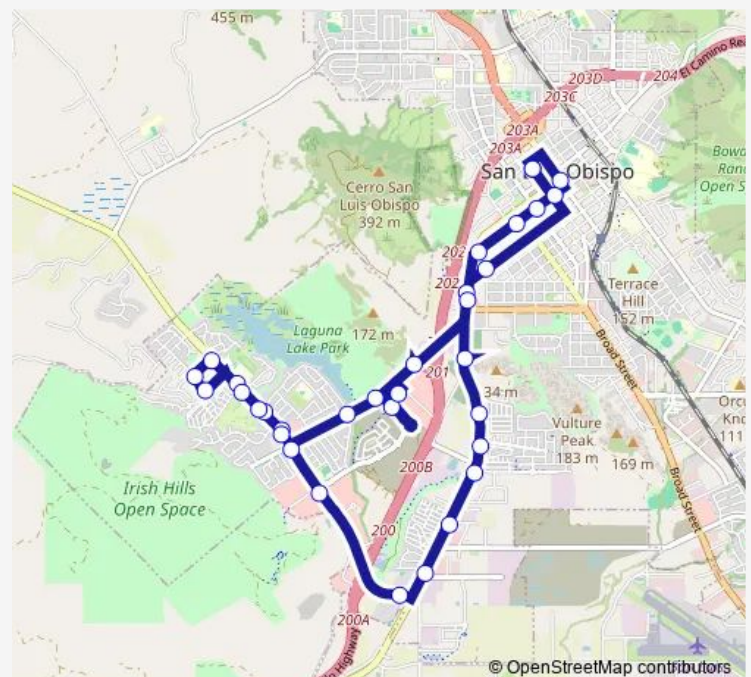

Lovr at Froom (Irish Hills)

Lovr at Higuera (E)

Higuera at Suburban

Route schedule

Downtown Transit Center — Downtown Transit Center

Monday 09:45-16:45

Tuesday 09:45-16:45

Wednesday 09:45-16:45

Thursday 09:45-16:45

Friday 09:45-16:45

Saturday —

Sunday —

Route info

Direction: Downtown Transit Center

Stops: 33

Trip Duration: 0 hour 55 min

2b — Madonna/Lovr/Higuera

Higuera at Hind

Higuera at Prado (Social Services) (N)

Higuera at Margarita (Dmv)

Higuera at Chumash

Higuera at Elks

Higuera at South (N)

Marsh at Archer

Marsh at Broad

Marsh at Chorro

Marsh at Osos

Santa Rosa at Higuera

Downtown Transit Center

2b Bus time schedules and route maps are available in an offline PDF at busmaps.com. Use the busmaps.com website to see live bus times, train schedule or subway schedule, and step-by-step directions for all public transit in San Luis Obispo