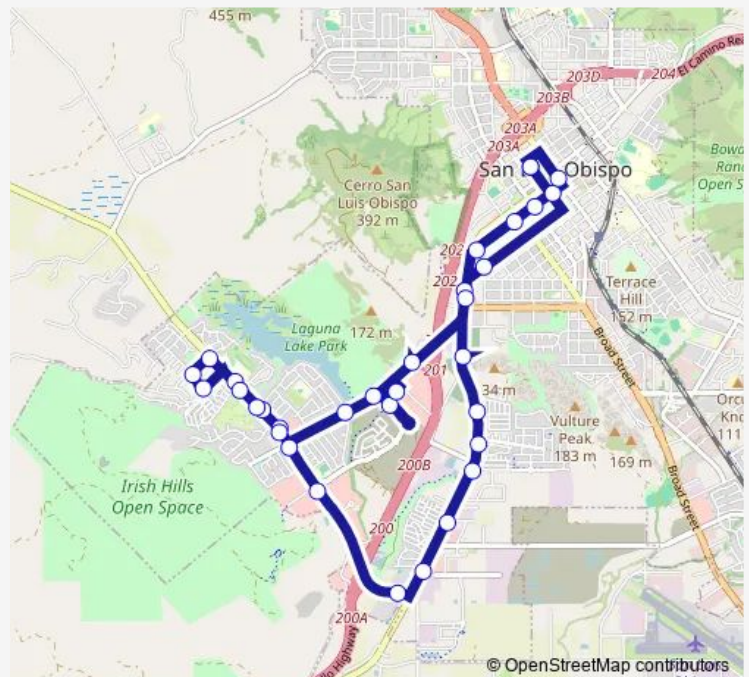

Lovr at Froom (Irish Hills)

Lovr at Higuera (E)

Higuera at Suburban

Route schedule

Downtown Transit Center — Downtown Transit Center

Monday 09:45-16:45

Tuesday 09:45-16:45

Wednesday 09:45-16:45

Thursday 09:45-16:45

Friday 09:45-16:45

Saturday —

Sunday —

Route info

Direction: Downtown Transit Center

Stops: 33

Trip Duration: 0 hour 55 min

2B — Madonna/Lovr/Higuera

Higuera at Hind

Higuera at Prado (Social Services) (N)

Higuera at Margarita (Dmv)

Higuera at Chumash

Higuera at Elks

Higuera at South (N)

Marsh at Archer

Marsh at Broad

Marsh at Chorro

Marsh at Osos

Santa Rosa at Higuera

Downtown Transit Center

2B Bus time schedules and route maps are available in an offline PDF at busmaps.com. Use the busmaps.com website to see live bus times, train schedule or subway schedule, and step-by-step directions for all public transit in San Luis Obispo