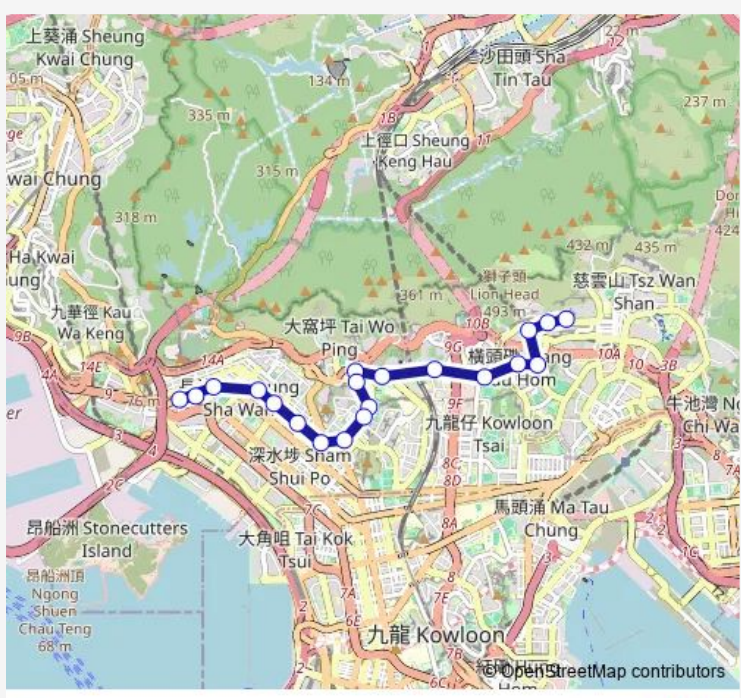

Bus 2B Chuk Yuen Estate - Cheung SHA Wan

[Go to website](#)

Direction
 [Kmb] Chuk Yuen Estate BUS Terminus — [Kmb] Cheung SHA WAN BUS Terminus

20 stops

[Open route schedule](#)

- [Kmb] Chuk Yuen Estate BUS Terminus
- [Ctb] Baptist Rainbow Primary School, Chuk Yuen Road[[Kmb+Ctb] Rainbow Primary School/
Baptist Rainbow Primary School, Chuk Yuen Road[[Kmb] Rainbow Primary School
- [Kmb+Ctb] MA Chai Hang Recreation Ground/
Ma Chai Hang Recreation Ground, MA Chai Hang Road[[Kmb] MA Chai Hang Recreation Ground
- [Ctb] Wang YIP House Wang TAU HOM Estate, FU MEI Street[[Kmb+Ctb] Wang YIP House/
Wang YIP House Wang TAU HOM Estate, FU MEI Street[[Kmb] Wang YIP House
- [Ctb] Wang FU House Wang TAU HOM Estate, FU MEI Street[[Kmb] Wang FU House
- [Ctb] Hkbu Shaw Campus, Junction Road[[Kmb+Ctb] H.K. Baptist University/
Hkbu Shaw Campus, Junction Road[[Kmb] H.K. Baptist University
- [Ctb] Kent Road, Cornwall Street[[Kmb] Kent Road
- [Ctb] Shek KIP MEI Park, Cornwall Street[[Kmb] Shek KIP MEI Park
- [Ctb] Chak YAN Centre, Cornwall Street[[Kmb] Chak YAN Centre
- [Ctb] Shek KIP MEI Fire Station, NAM Cheong Street[[Kmb] Shek KIP MEI Fire Station
- [Ctb] Shui TIN House PAK TIN Estate, NAM Cheong Street[[Kmb] Shui TIN House PAK TIN Estate
- [Kmb] Wong TAI Shan Memorial College
- [Ctb] Shek KIP MEI Commercial Centre, NAM Cheong Street[[Kmb] Shek KIP MEI Commercial Centre

Route schedule
 [Kmb] Chuk Yuen Estate BUS Terminus — [Kmb] Cheung SHA WAN BUS Terminus

Monday	05:40
Tuesday	05:40
Wednesday	05:40
Thursday	05:40
Friday	05:40
Saturday	05:40
Sunday	05:40

Route info

Direction: [Kmb] Chuk Yuen Estate BUS Terminus

Stops: 20

Trip Duration: 0 hour 43 min

2B — Chuk Yuen Estate - Cheung SHA Wan **BusMaps**

[Kmb] Sham Shui PO Post Office

[Ctb] Camp Street, UN Chau Street[[Kmb] Camp Street

[Kmb] Wing Lung Street

[Kmb] UN Chau Shopping Centre