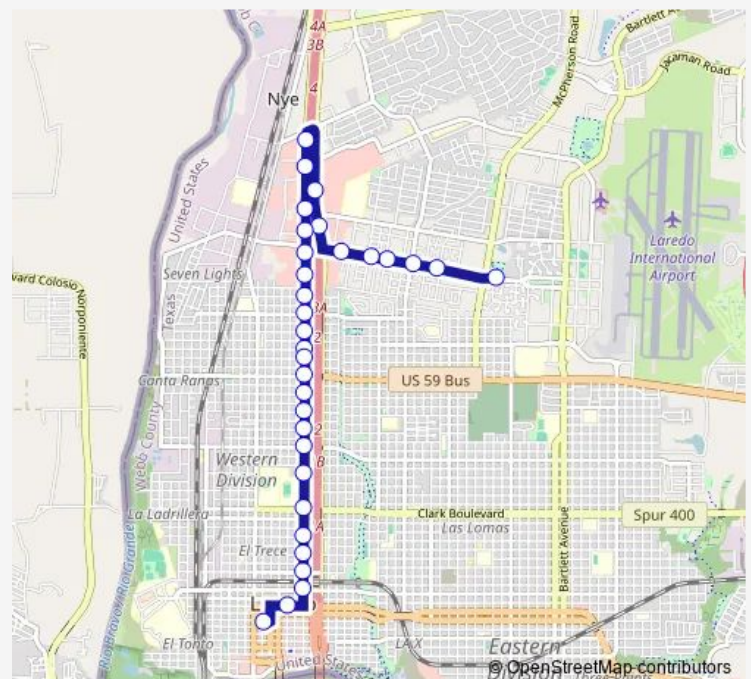

### Route schedule

Main Library — El Metro Transit Center

Monday 06:20-21:25

Tuesday 06:20-21:25

Wednesday 06:20-21:25

Thursday 06:20-21:25

Friday 06:20-21:25

Saturday 06:20-21:25

### Route info

Direction: Main Library

Stops: 32

Trip Duration: 0 hour 25 min

2B — San Bernardo / Calton

San Bernardo @ Blair

San Bernardo @ Frankfort

San Beranrdo @ Jefferson

San Bernardo @ Shea

San Bernardo @ Park

San Bernardo @ Callaghan

San Bernardo @ Benavides

San Beranrdo @ Scott

San Bernardo @ Washington

Houston @ Flores

El Metro Transit Center