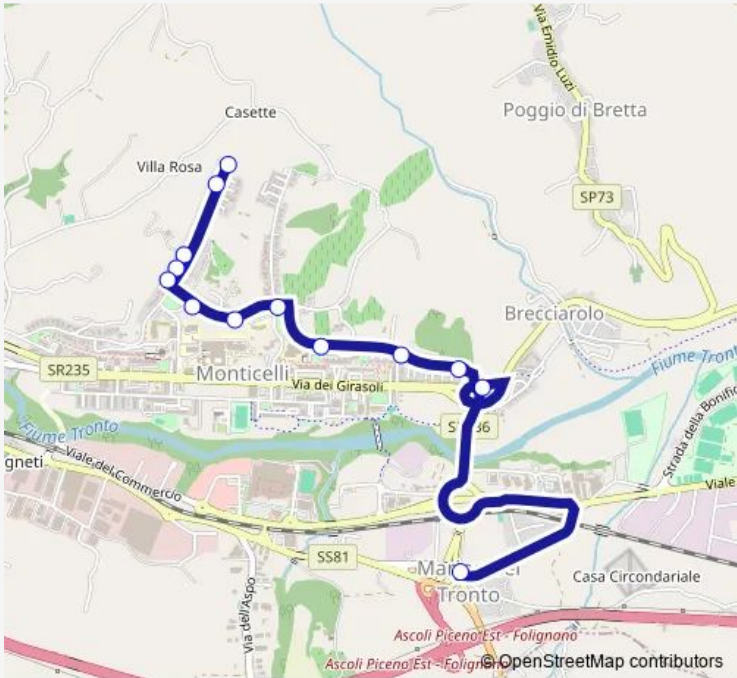

Bus 2b VIA Delle Begonie-Marino

[Go to website](#)

Direction
 Piazzetta VIA Delle Begonie — Marino - Rotatoria
 13 stops
[Open route schedule](#)

- Piazzetta VIA Delle Begonie
- VIA Delle Begonie
- VIA Delle Begonie CV. 146 Monticelli
- VIA Delle Begonie CV. 133 Monticelli
- VIA Delle Begonie CV. 67 Monticelli
- VIA Delle Zinnie N. 1
- VIA Delle Zinnie N. 2
- VIA Delle Zinnie N. 3
- VIA DEI Gelsomini CV. 71/A
- Monticelli - VIA DEI Gelsomini C/O Yuky
- VIA DEI Gelsomini Cv.8
- Incrocio Vecchia SS4 - VIA DEI Cardì
- Marino - Rotatoria

Route schedule
 Piazzetta VIA Delle Begonie — Marino - Rotatoria

Monday	13:39-14:42
Tuesday	13:39-14:42
Wednesday	13:39-14:42
Thursday	13:39-14:42
Friday	13:39-14:42
Saturday	13:39-14:42
Sunday	—

Route info
 Direction: Piazzetta VIA Delle Begonie
 Stops: 13
 Trip Duration: 0 hour 12 min

■ 2b — VIA Delle Begonie-Marino **BusMaps**

2b Bus time schedules and route maps are available in an offline PDF at busmaps.com. Use the busmaps.com website to see live bus times, train schedule or subway schedule, and step-by-step directions for all public transit in Ascoli Piceno

The schedule is provided in the local timezone. Times with "(+1)" indicate departures on the next day.

PDF file created on 2025-01-31

2024 BusMaps.com - All Rights Reserved