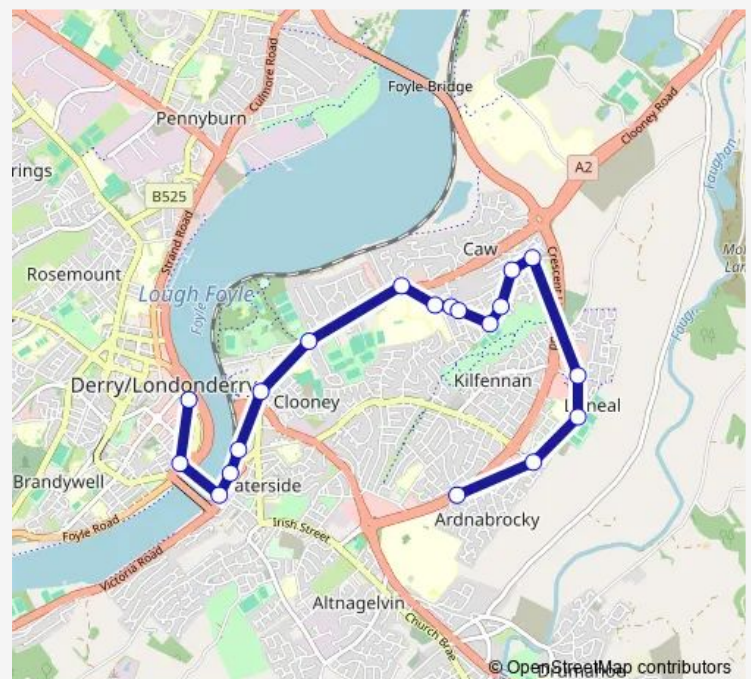

Duke Street

North West Transport Hub

Waterside Link

May Street

St Columb's Park

Clooney Base

Broomhill Avenue

Seymour Gardens

Saturday 10:25-20:50

Sunday —

Route info

Direction: Derry Londonderry Bus Station

Stops: 19

Trip Duration: 0 hour 23 min

2b — Knightsbridge - Altnagelvin - City Centre

Direction

Knightsbridge — Derry Londonderry Bus Station

13 stops

[Open route schedule](#)

Knightsbridge

Derry Altnagelvin Hospital Stop 2

Harberton Park

Irish Street

Daleview House