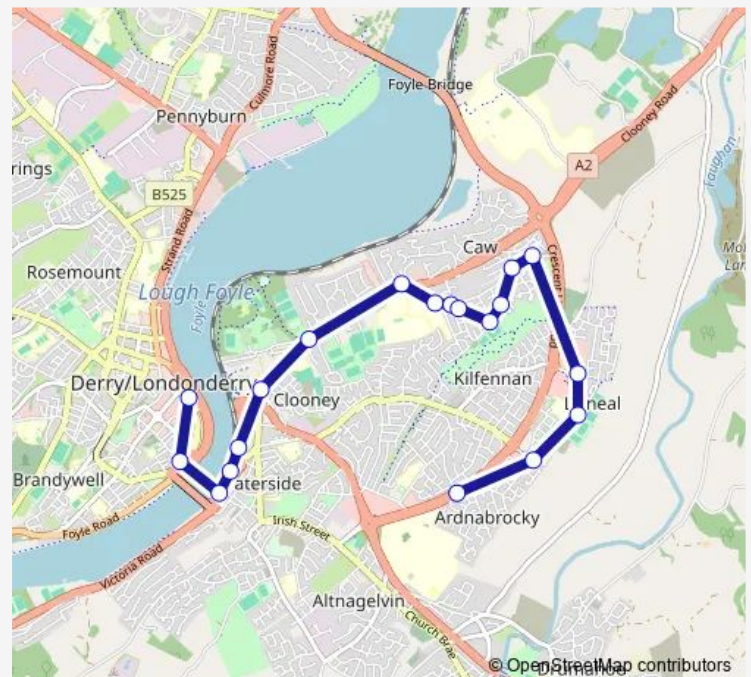

Duke Street

North West Transport Hub

Waterside Link

May Street

St Columb's Park

Clooney Base

Broomhill Avenue

Seymour Gardens

Saturday 10:25-20:50

Sunday —

Route info

Direction: Derry Londonderry Bus Station

Stops: 19

Trip Duration: 0 hour 23 min

2b — Knightsbridge - Altnagelvin - City Centre

Direction

Knightsbridge — Derry Londonderry Bus Station

13 stops

[Open route schedule](#)

Knightsbridge

Derry Altnagelvin Hospital Stop 2

Harberton Park

Irish Street

Daleview House