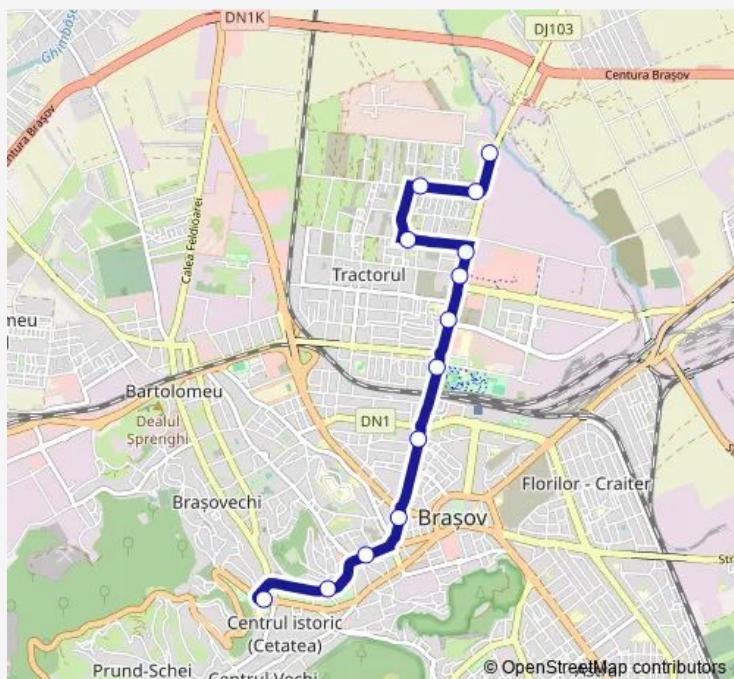

Thursday 05:40-22:38

Friday 05:40-22:38

Saturday 06:38-22:07

Sunday 06:38-22:07

Route info

Direction: Rulmentul

Stops: 13

Trip Duration: 0 hour 23 min

2B — Rulmentul - Tractorul Nou - Livada Potei

Direction

Livada Potei — Rulmentul

14 stops

[Open route schedule](#)

Livada Potei

Teatrul Dramatic

Castanilor

Liviu Rebreanu

Nicolae Labi

Rulmentul

Route schedule

Livada Potei — Rulmentul

Monday	06:04-22:59
Tuesday	06:04-22:59
Wednesday	06:04-22:59
Thursday	06:04-22:59
Friday	06:04-22:59
Saturday	07:01-22:30
Sunday	07:01-22:30

Route info

Direction: Livada Potei

Stops: 14

Trip Duration: 0 hour 22 min

2B Bus time schedules and route maps are available in an offline PDF at busmaps.com. Use the busmaps.com website to see live bus times, train schedule or subway schedule, and step-by-step directions for all public transit in Brasov