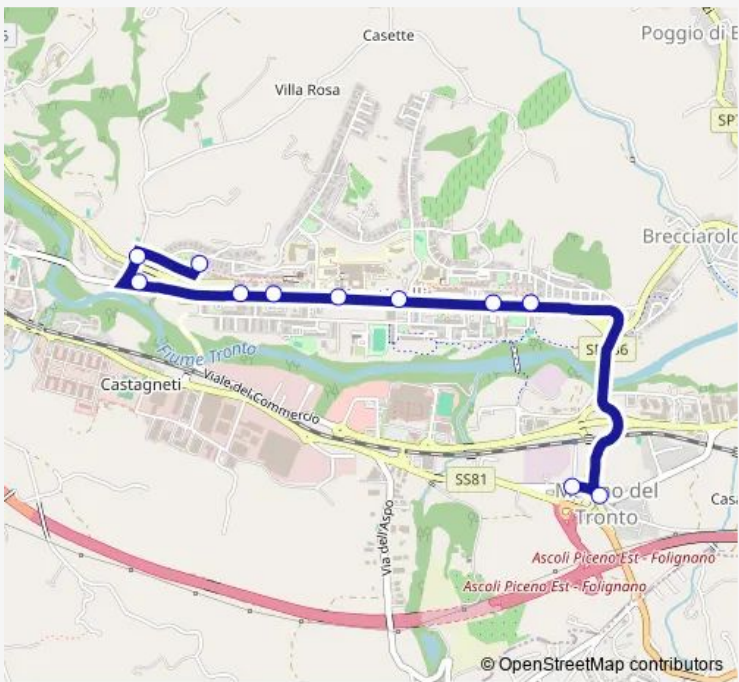

Bus 2b Marino-Croce DI Tolignano-Largo Delle Margherite

[Go to website](#)

Direction
 Marino - Bivio Stazione — Bivio - Largo Margherite Monticelli
 11 stops
[Open route schedule](#)

- Marino - Bivio Stazione
- Marino - Rotatoria
- Casa Cantoniera - Monticelli
- Ascoli Piceno - Monticelli Tigre
- Monticelli VIA DEI Girasoli
- Ascoli Piceno - Monticelli Ospedale
- Monticelli - Ezzo
- Banca Castign. Monticelli
- Ascoli Piceno - Croce DI Tolignano
- Sottopasso Circonv.
- Bivio - Largo Margherite Monticelli

Route schedule
 Marino - Bivio Stazione — Bivio - Largo Margherite Monticelli

Monday	07:05-07:10
Tuesday	07:05-07:10
Wednesday	07:05-07:10
Thursday	07:05-07:10
Friday	07:05-07:10
Saturday	07:05-07:10
Sunday	—

Route info
 Direction: Marino - Bivio Stazione
 Stops: 11
 Trip Duration: 0 hour 10 min

2b — Marino-Croce DI Tolignano-Largo Delle Margherite **BusMaps**

2b Bus time schedules and route maps are available in an offline PDF at busmaps.com. Use the busmaps.com website to see live bus times, train schedule or subway schedule, and step-by-step directions for all public transit in Ascoli Piceno

The schedule is provided in the local timezone. Times with "(+1)" indicate departures on the next day.

PDF file created on 2025-01-31

2024 BusMaps.com - All Rights Reserved