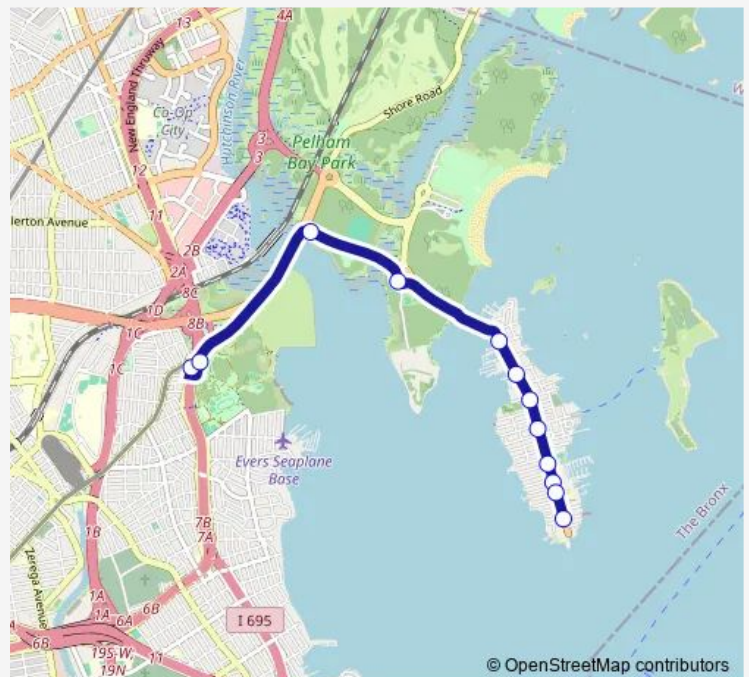

Bus Bx29 City Island - Pelham Bay

[Go to website](#)

Direction

Bruckner Blvd/Wilkinson Av — City Island AV/Rochelle St

12 stops

[Open route schedule](#)

Bruckner Blvd/Wilkinson Av

Charles Crimi RD/Subway Overpass

Friday 01:15-00:45⁺¹

Saturday 01:25-01:45⁺¹

Sunday 01:25-00:45⁺¹

Route info

Direction: Bruckner Blvd/Wilkinson Av

Stops: 12

Trip Duration: 0 hour 13 min

© OpenStreetMap contributors

Direction

City Island AV/Rochelle St — Bruckner Blvd/Wilkinson Av

12 stops

[Open route schedule](#)

City Island AV/Rochelle St

City Island AV/Pilot St

City Island AV/Pell Pl

City Island AV/Winters St

City Island AV/Fordham St

City Island AV/Ditmars St

City Island AV/Beach St

City Island AV/Kilroe St

City Island RD/City Island Circle

City Island RD/Shore Rd

pelhambruck sb rp

Bruckner Blvd/Wilkinson Av