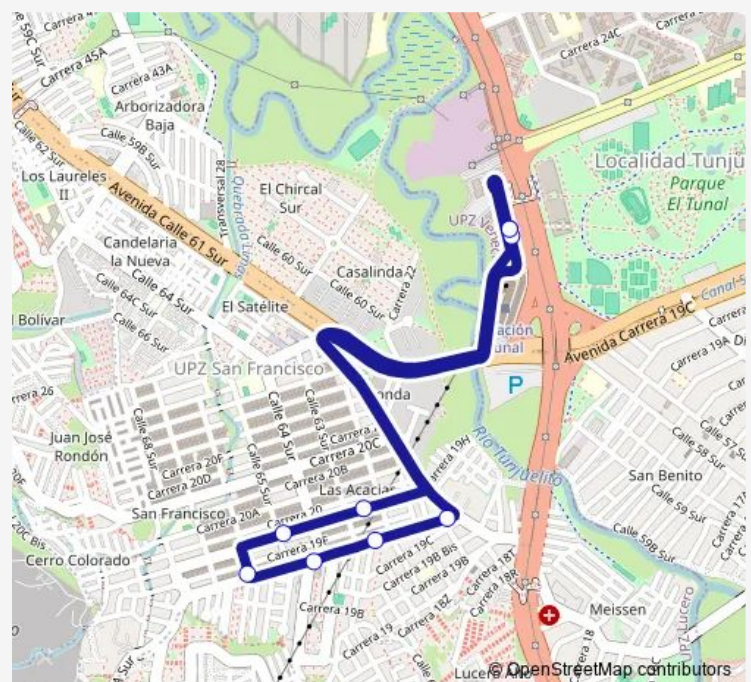

### Direction

6-2 San Francisco Portal Tunal — 6-2 San Francisco Portal Tunal

9 stops

[Open route schedule](#)

6-2 San Francisco Portal Tunal

KR 19G - CL 62 Sur

KR 19G - CL 64 Sur

CL 66 Sur - KR 19d

KR 19D - CL 64 Sur

KR 19D - DG 62A Sur

KR 19D - DG 62 Sur

Portal Tunal

6-2 San Francisco Portal Tunal

### Route schedule

6-2 San Francisco Portal Tunal — 6-2 San Francisco Portal Tunal

Monday 03:44-00:30<sup>+1</sup>

Tuesday 03:44-00:30<sup>+1</sup>

Wednesday 03:44-00:30<sup>+1</sup>

Thursday 03:44-00:30<sup>+1</sup>

### Route info

Direction: 6-2 San Francisco Portal Tunal

Stops: 9

Trip Duration: 0 hour 27 min

6-2 — San Francisco

6-2 Bus time schedules and route maps are available in an offline PDF at [busmaps.com](https://busmaps.com). Use the [busmaps.com](https://busmaps.com) website to see live bus times, train schedule or subway schedule, and step-by-step directions for all public transit in Bogota