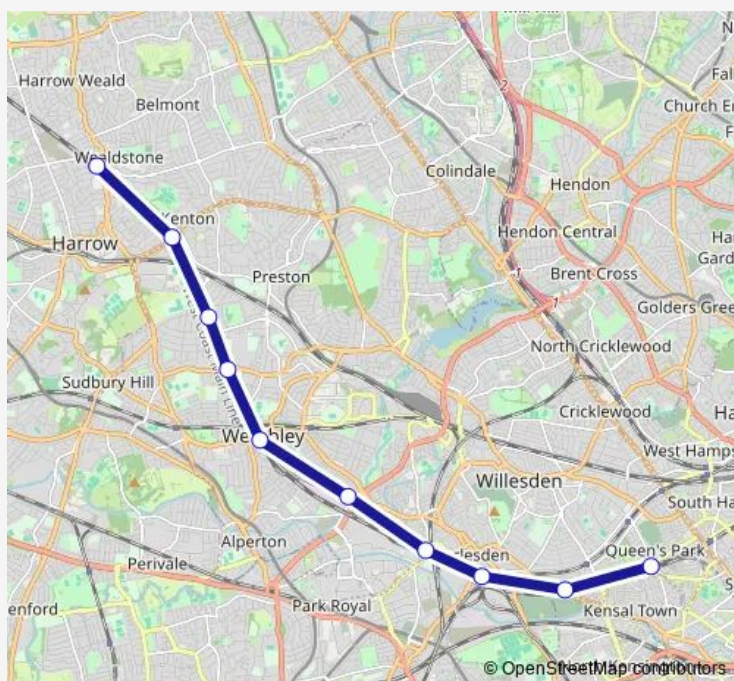

Metro Lt: Hrw->Qpw LT underground service from HRW to Qpw

[Go to website](#)

Direction

Harrow & Wealdstone — Queens Park (London)

10 stops

[Open route schedule](#)

Harrow & Wealdstone

Kenton

South Kenton

North Wembley

Wembley Central

Stonebridge Park

Harlesden

Willesden Junction

Kensal Green

Queens Park (London)

Route schedule

Harrow & Wealdstone — Queens Park (London)

Monday	00:13-00:31 ⁺¹
Tuesday	00:05-00:31 ⁺¹
Wednesday	00:05-00:31 ⁺¹
Thursday	00:05-00:31 ⁺¹
Friday	00:05-00:31 ⁺¹
Saturday	00:05-00:31 ⁺¹
Sunday	00:05-00:13 ⁺¹

Route info

Direction: Harrow & Wealdstone

Stops: 10

Trip Duration: 0 hour 24 min

■ Lt:Hrw->Qpw — LT underground service from HRW to Qpw

Lt:Hrw->Qpw Metro time schedules and route maps are available in an offline PDF at busmaps.com. Use the busmaps.com website to see live bus times, train schedule or subway schedule, and step-by-step directions for all public transit in London