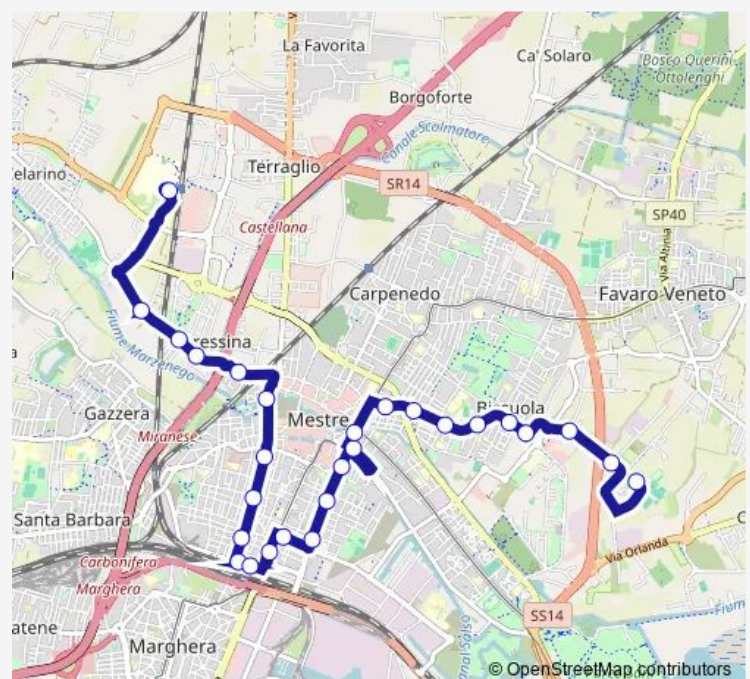

Castellana Santa Chiara

Circonvallazione Olimpia

Piave Puccini

Piave Fiume

Piave Podgora

Stazione Mestre FS C3

Stazione Mestre Fs

Cappuccina Sernaglia

### Route schedule

Ospedale dell'Angelo — Cavergnago Taliercio

Monday 05:36-22:36

Tuesday —

Wednesday —

Thursday —

Friday 05:36-22:36

Saturday —

### Route info

Direction: Ospedale dell'Angelo

Stops: 27

Trip Duration: 0 hour 37 min

33h — Ospedale dell'Angelo - Cavergnago Taliercio

Bissuola Tevere

Bissuola Esiodo

Bissuola Varrone

## Route info

Direction: Cavergnago Taliercio

Stops: 24

Trip Duration: 0 hour 31 min

33h Bus time schedules and route maps are available in an offline PDF at [busmaps.com](https://busmaps.com). Use the [busmaps.com](https://busmaps.com) website to see live bus times, train schedule or subway schedule, and step-by-step directions for all public transit in Venice