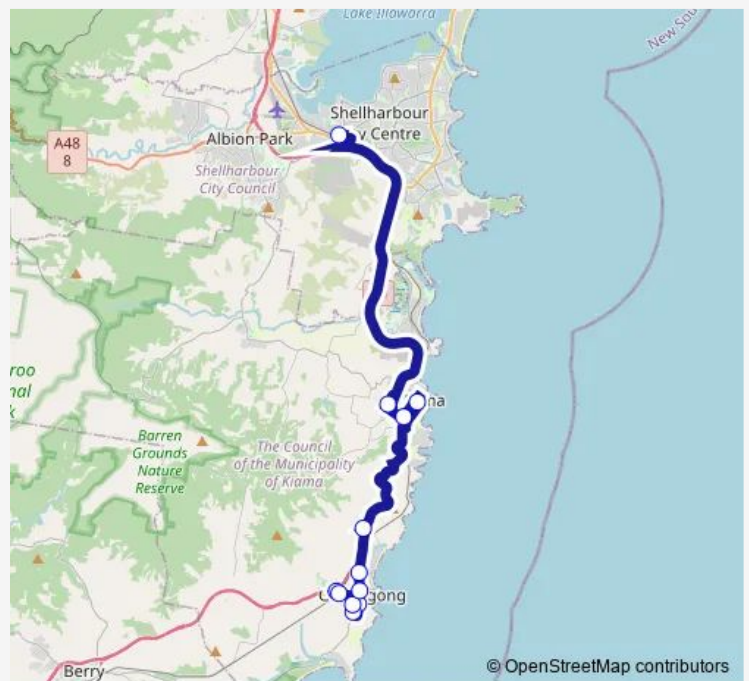

Fern St At Burnett Av

Rose Valley Rd At Omega Lane

Railway Pde Opp Kiama Station

Kiama Coach Lines Depot

Cedar Ridge Rd At Bele Pl

Corpus Christi High School, School Grounds, Moore St

Route schedule

Princess Hwy Before Belinda St — Corpus Christi High School, School Grounds, Moore St

Monday	07:27
Tuesday	07:27
Wednesday	07:27
Thursday	07:27
Friday	07:27
Saturday	—
Sunday	—

Route info

Direction: Princess Hwy Before Belinda St

Stops: 12

Trip Duration: 1 hour 3 min

S489 — Corpus Christi High to Gerringong via Shellharbour Anglican and Kiama High

Direction

Corpus Christi High School, School Grounds, Moore St —
Fern St At Burnett Av

14 stops

[Open route schedule](#)

Corpus Christi High School, School Grounds, Moore St

Shell Harbour Junction, Piper Dr

Monday 14:15

Tuesday —

Wednesday —

Thursday —

Friday —

Saturday —

Sunday —

Route info