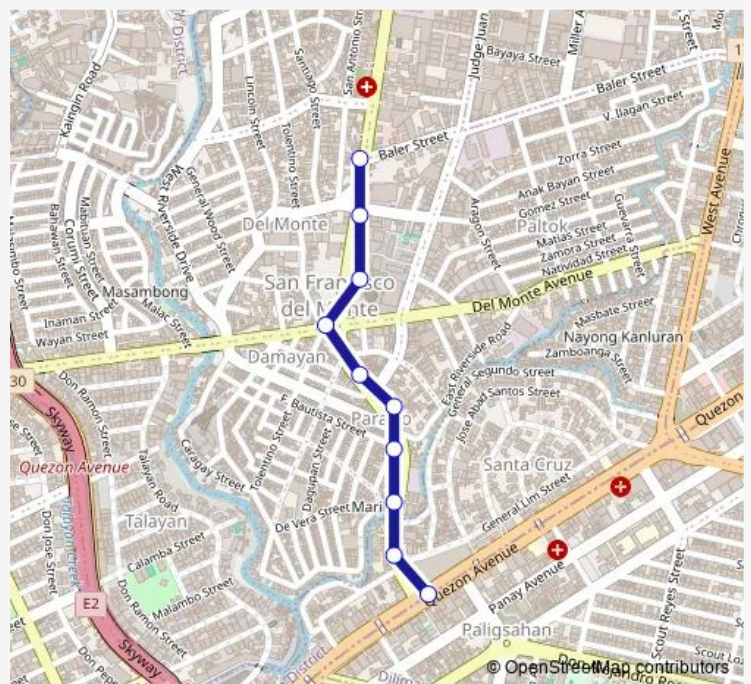

**Bus Munoz Market Pantranco**

[Go to website](#)

**Direction**  
 Roosevelt Avenue / Baler Intersection, Quezon City —  
 Quezon Avenue / Roosevelt Avenue Intersection, Quezon City

10 stops

[Open route schedule](#)

- Roosevelt Avenue / Baler Intersection, Quezon City
- Jehovah's Witness Watchtower Branch Office, Roosevelt Avenue, Quezon City
- Jehovah's Witness Watchtower Branch Office, Roosevelt Avenue, Quezon City
- Del Monte Avenue / Roosevelt Avenue Intersection, Quezon City
- Roosevelt Avenue, Quezon City
- Roosevelt Avenue, Quezon City
- Roosevelt Avenue / Bautista Intersection, Quezon City
- Roosevelt Avenue / De Vera Intersection, Quezon City
- Philippine Maritime Institute, Roosevelt Avenue, Quezon City
- Quezon Avenue / Roosevelt Avenue Intersection, Quezon City

**Route schedule**  
 Roosevelt Avenue / Baler Intersection, Quezon City —  
 Quezon Avenue / Roosevelt Avenue Intersection, Quezon City

Monday	00:00
Tuesday	00:00
Wednesday	00:00
Thursday	00:00
Friday	00:00
Saturday	00:00
Sunday	00:00

**Route info**

Direction: Roosevelt Avenue / Baler Intersection, Quezon City

Stops: 10

Trip Duration: 0 hour 7 min

Bus time schedules and route maps are available in an offline PDF at [busmaps.com](https://busmaps.com). Use the [busmaps.com](https://busmaps.com) website to see live bus times, train schedule or subway schedule, and step-by-step directions for all public transit in Manila