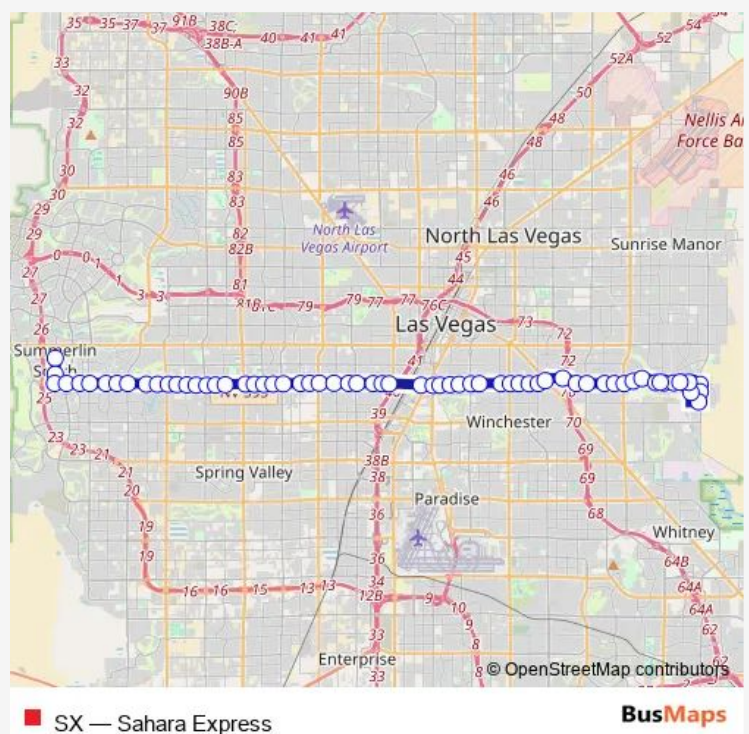

EB Sahara before Lake Sahara

EB Sahara after Durango

EB Sahara before Cimarron

EB Sahara after Cimarron

EB Sahara after Meyers Ct

EB Sahara after Buffalo

EB Sahara after Pioneer

EB Sahara after Tenaya

EB Sahara after Rainbow

EB Sahara after Redwood

EB Sahara after Torrey Pines

Route schedule

NB Pavilion Ctr after Summerlin Ctr — WB Sahara after Nellis

Monday	01:47-00:47 ⁺¹
Tuesday	01:47-00:47 ⁺¹
Wednesday	01:47-00:47 ⁺¹
Thursday	01:47-00:47 ⁺¹
Friday	01:47-00:47 ⁺¹
Saturday	01:47-00:47 ⁺¹
Sunday	01:47-00:47 ⁺¹

Route info

Direction: NB Pavilion Ctr after Summerlin Ctr

Stops: 56

Trip Duration: 0 hour 56 min

■ SX — Sahara Express

EB Sahara after El Camino

EB Sahara after Jones

EB Sahara after Lindell

EB Sahara after Edmond

EB Sahara after Decatur

EB Sahara before Arville

EB Sahara after Las Verdes

EB Sahara after Valley View

EB Sahara before Richfield

EB Sahara before Teddy

EB Sahara before Rancho