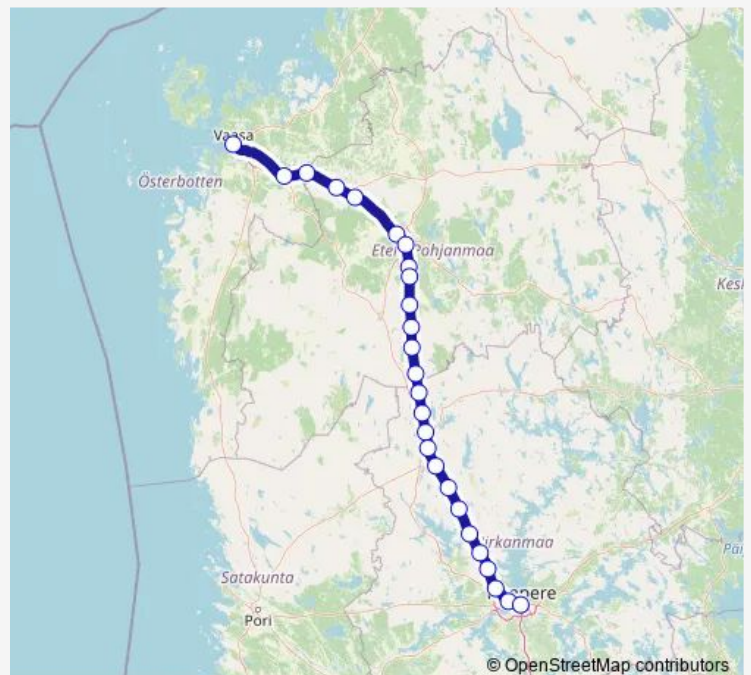

## Long Distance Trains IC 46 Vaasa - Tampere

[Go to website](#)

### Direction

undefined — undefined

0 stops

[Open route schedule](#)

### Route schedule

undefined — undefined

Monday	—
Tuesday	—
Wednesday	—
Thursday	10:35
Friday	10:35
Saturday	—
Sunday	—

### Route info

Direction:

Stops: 0

Trip Duration: — min

■ IC 46 — Vaasa - Tampere

IC 46 Long Distance Trains time schedules and route maps are available in an offline PDF at [busmaps.com](https://busmaps.com). Use the [busmaps.com](https://busmaps.com) website to see live bus times, train schedule or subway schedule, and step-by-step directions for all public transit in Seinaejoki