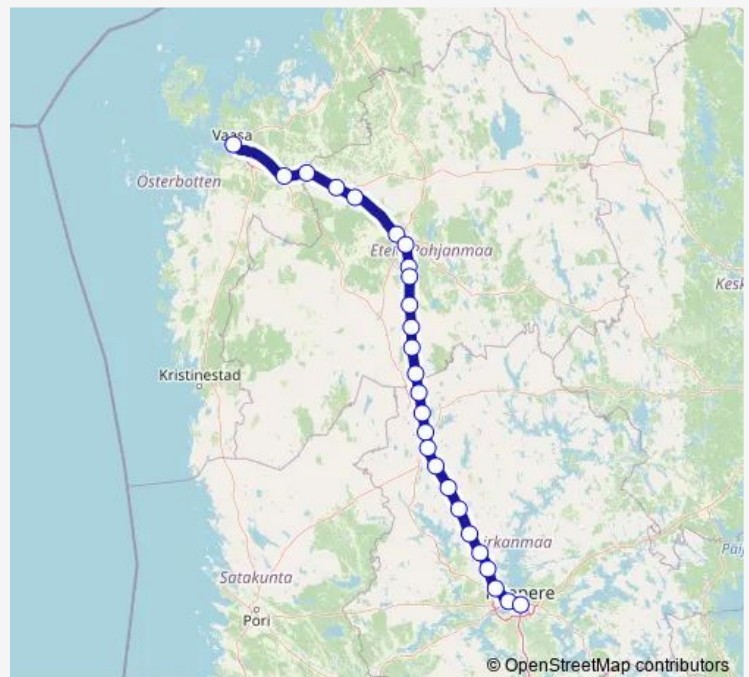

Vahojärvi

Sisättö

Karhejärvi

Route schedule

Vaasa — Tampere

Monday —

Tuesday —

Wednesday —

Thursday 10:35

Friday 10:35

Saturday —

Sunday —

Route info

Direction: Vaasa

Stops: 26

Trip Duration: 2 hour 16 min

■ IC 46 — Vaasa - Tampere

Majajärvi

Lakiala

Ylöjärvi

Lielähti

Tampere

Direction

undefined — undefined