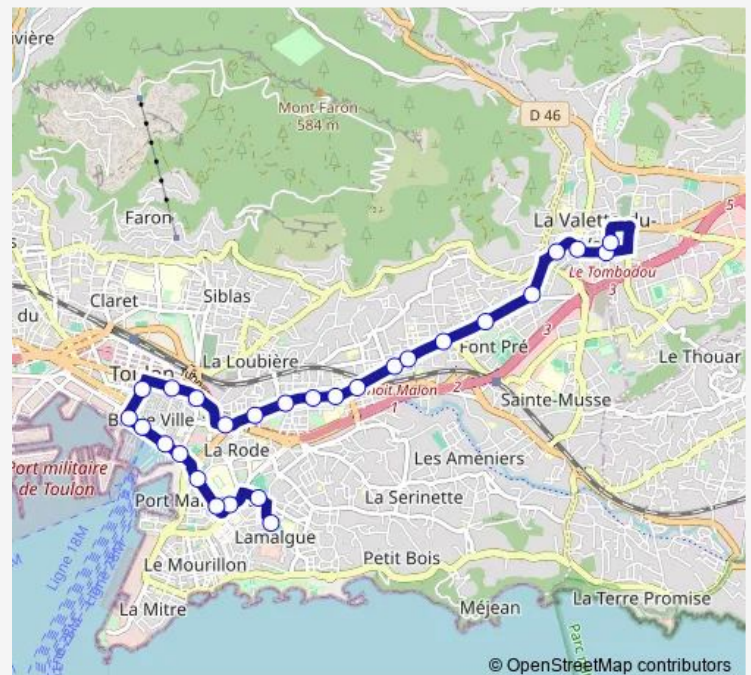

Port Marchand

Mayol

Cours Lafayette

Station Maritime

Préfecture Maritime

Sénès

Strasbourg

Clemenceau

### Route schedule

Bon Accueil — De Gaulle

Monday 16:40

Tuesday 16:40

Wednesday 12:20

Thursday 16:40

Friday 16:40

Saturday —

### Route info

Direction: Bon Accueil

Stops: 27

Trip Duration: 0 hour 50 min

Elisapivote

Beaulieu

Mirasouléou

Jaurès

## Route info

Direction: De Gaulle

Stops: 29

Trip Duration: 0 hour 48 min

Circaète

Aicard

Mireille

Bon Accueil