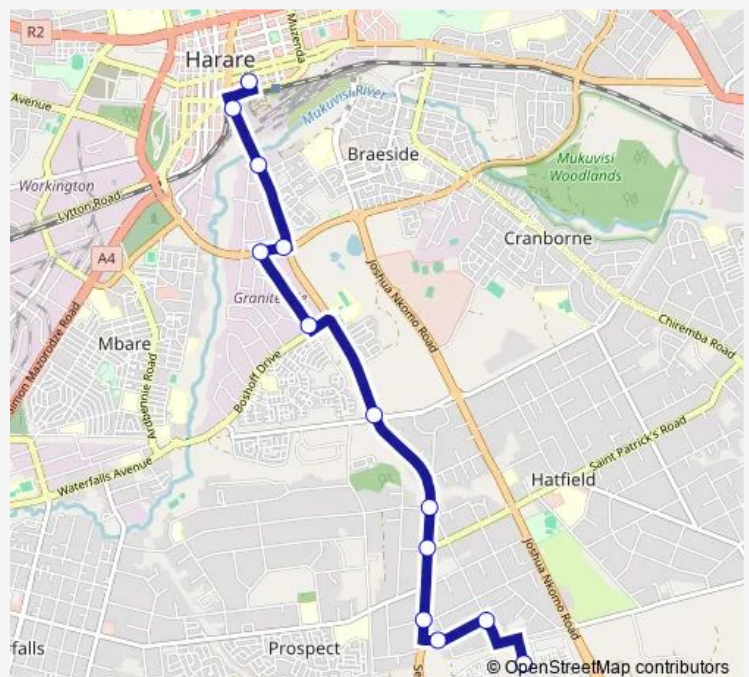

Communal Taxi Service Hatfield Maruta to Charge office

[Go to website](#)

**Direction**

Hatfield Marut, Arington Road — Charge Office

13 stops

[Open route schedule](#)

Hatfield Marut, Arington Road

Show House

Jefferson

Hatfield Maruta, Corner Macintosh Road and Seke Road

Corner Saint Patrick's Road and Seke Road

Corner North Way and Seke Road

Corner Cranborne Avenue and Seke Road

Warverly

Engine Filling Station, Corner Gripps Road and Kelvin Road

Corner Seke Rd & Cripps Rd

Croco Motors

Flyover Rank, Seke Road

Charge Office

Route schedule

Hatfield Marut, Arington Road — Charge Office

Monday	11:12
Tuesday	11:12
Wednesday	11:12
Thursday	11:12
Friday	11:12
Saturday	11:12
Sunday	11:12

Route info

Direction: Hatfield Marut, Arington Road

Stops: 13

Trip Duration: 0 hour 34 min

■ Hatfield Maruta to Charge office

Communal Taxi Service time schedules and route maps are available in an offline PDF at [busmaps.com](https://busmaps.com). Use the [busmaps.com](https://busmaps.com) website to see live bus times, train schedule or subway schedule, and step-by-step directions for all public transit in Harare