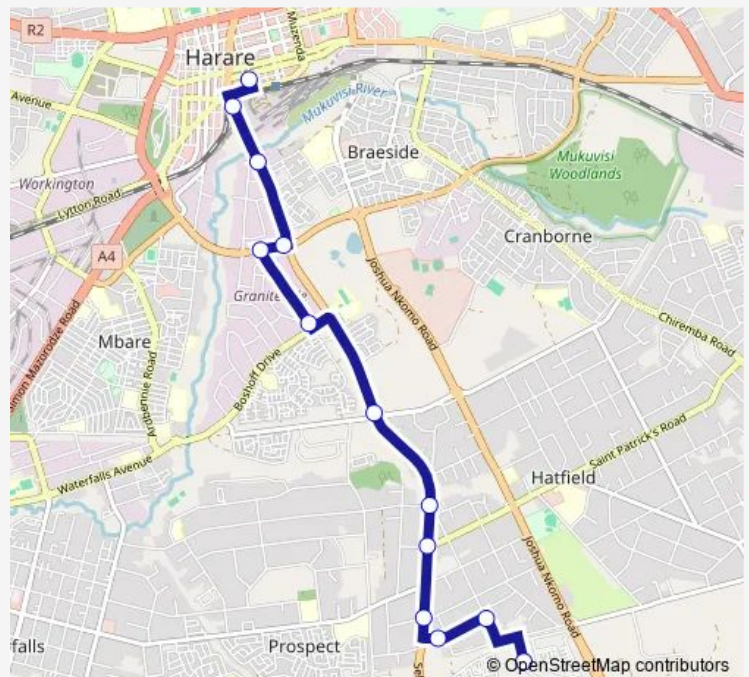

Communal Taxi Service Hatfield Maruta to Charge office

[Go to website](#)

**Direction**

Hatfield Marut, Arington Road — Charge Office

13 stops

[Open route schedule](#)

Hatfield Marut, Arington Road

Show House

Jefferson

Hatfield Maruta, Corner Macintosh Road and Seke Road

Corner Saint Patrick's Road and Seke Road

Corner North Way and Seke Road

Corner Cranborne Avenue and Seke Road

Warverly

Engine Filling Station, Corner Gripps Road and Kelvin Road

Corner Seke Rd & Cripps Rd

Eco Build

Flyover Rank, Seke Road

Charge Office

Route schedule

Hatfield Marut, Arington Road — Charge Office

Monday	11:12
Tuesday	11:12
Wednesday	11:12
Thursday	11:12
Friday	11:12
Saturday	11:12
Sunday	11:12

Route info

Direction: Hatfield Marut, Arington Road

Stops: 13

Trip Duration: 0 hour 34 min

■ Hatfield Maruta to Charge office

Communal Taxi Service time schedules and route maps are available in an offline PDF at [busmaps.com](https://busmaps.com). Use the [busmaps.com](https://busmaps.com) website to see live bus times, train schedule or subway schedule, and step-by-step directions for all public transit in Harare