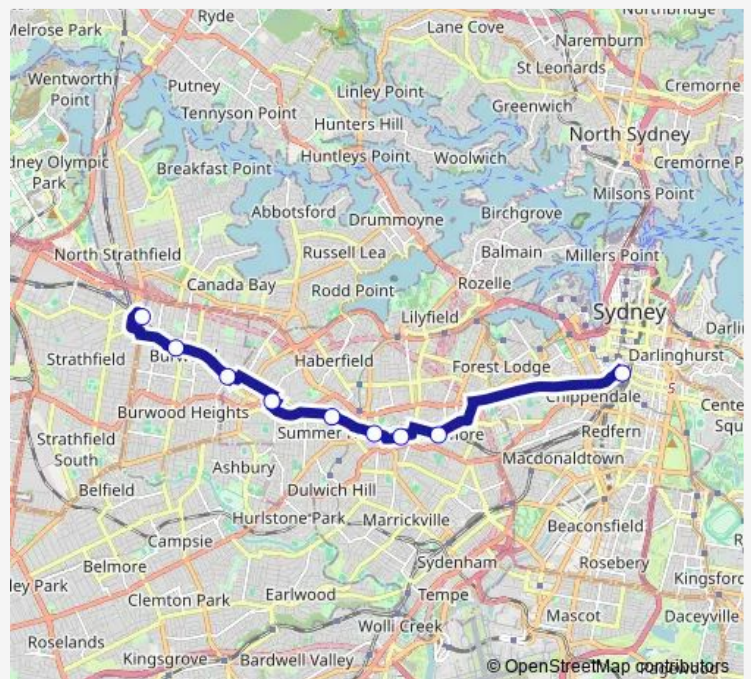

### Route schedule

Central Station, Eddy Av, Stand A — Strathfield Station, Everton Rd, Stand D

Monday	—
Tuesday	—
Wednesday	—
Thursday	—
Friday	—
Saturday	04:56-01:29 <sup>+1</sup>
Sunday	04:56-00:29 <sup>+1</sup>

### Route info

Direction: Central Station, Eddy Av, Stand A

Stops: 9

Trip Duration: 0 hour 49 min

## Route info

Direction: Strathfield Station, Albert Rd, Stand E

Stops: 9

Trip Duration: 0 hour 43 min

## Route schedule

Central Station, Eddy Av, Stand A — Strathfield Station, Everton Rd, Stand D

Monday —

Tuesday —

Wednesday —

Thursday —

Friday 22:00-23:45

Saturday 00:00-01:15