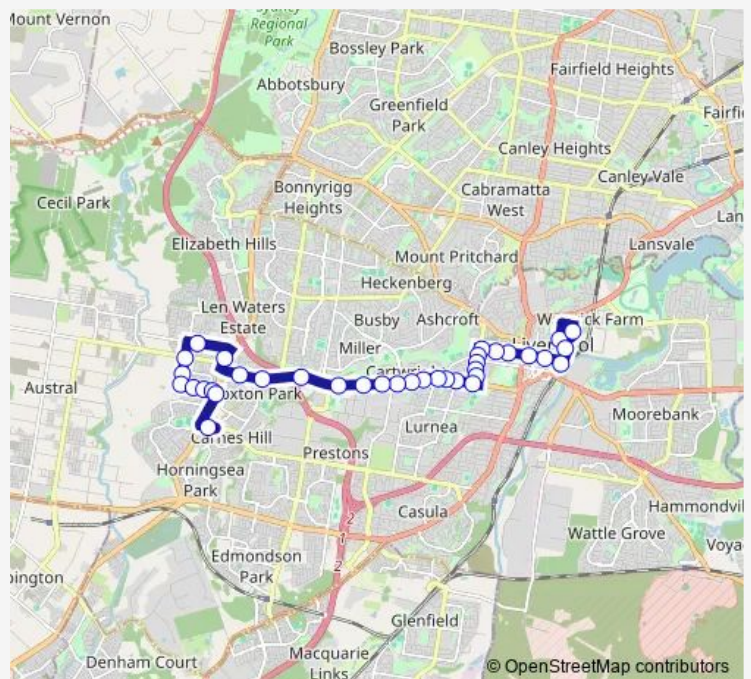

Fifteenth Av Opp Twenty Second Av — Liverpool Boys High School, Forbes St

Monday 04:39-17:47

Tuesday 04:39-17:47

Wednesday 04:39-17:47

Thursday 04:39-17:47

Friday 04:39-17:47

Saturday 05:58

Sunday 07:38

Route info

Direction: Fifteenth Av Opp Twenty Second Av

Stops: 32

Trip Duration: 0 hour 50 min

853 — Liverpool to Carnes Hill via Hoxton Park Rd

Flowerdale Rd At Mainsbridge Av

Flowerdale Rd Before Memorial Av

Flowerdale Rd Opp Anderson Av

Liverpool Cemetery, Moore St

Moore St Opp El Alamein Park

Collimore Park, Moore St

Moore St At Northumberland St

Moore St Opp Tafe South Western Sydney

Liverpool Station, Stand A