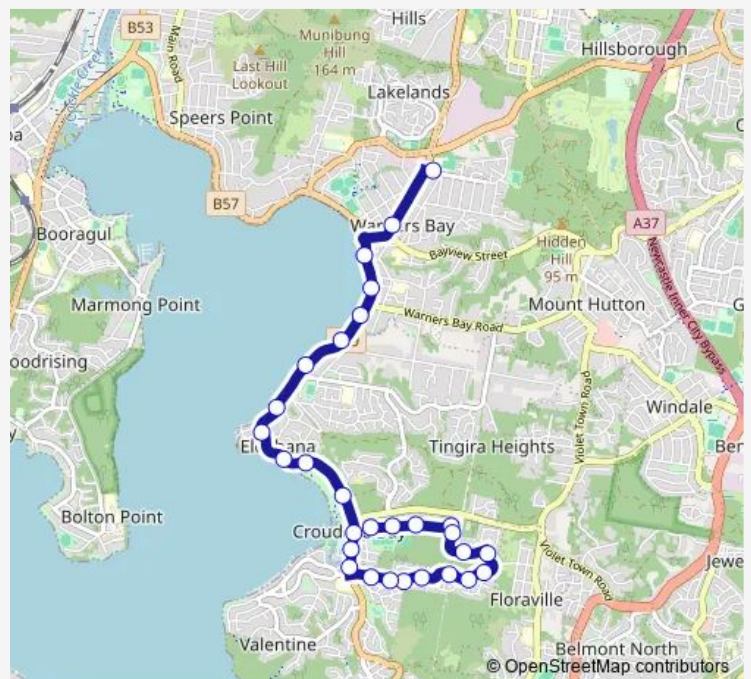

# School Bus 853 Warners Bay High School to Belmont Depot Yard

[Go to website](#)

**Direction**

Warners Bay High School, Myles Av — Belmont Bus Depot, Floraville Rd

39 stops

[Open route schedule](#)

- Warners Bay High School, Myles Av
- Yorston St Before East St
- King St After Pring St
- King St Opp Charles St
- The Esplanade At James St
- The Esplanade Before Warners Bay Rd
- The Esplanade After Warners Bay Rd
- Bunya Park, Macquarie Dr
- Macquarie Dr Before Glad Gunson Dr
- 24 Bareki Rd
- Bareki Rd At Birubi Cl
- Bareki Rd At Yerambla Cl
- Bareki Rd After Moani St
- Macquarie Dr Opp Thomas H Halton Park
- Parklea Av Opp Valentine Eleebana Netball Club
- Parklea Av Opp Valentine Eleebana Football Club
- The Stuart Centre, Parklea Av
- Parklea Av At Connaught Rd
- Connaught Rd Opp Parklea Av
- Connaught Rd At Arundel Pl

Route schedule

Warners Bay High School, Myles Av — Belmont Bus Depot, Floraville Rd

Monday	15:35
Tuesday	15:35
Wednesday	15:35
Thursday	15:35
Friday	15:35
Saturday	—
Sunday	—

Route info

Direction: Warners Bay High School, Myles Av

Stops: 39

Trip Duration: 0 hour 30 min

Regal Way After Connaught Rd

Regal Way Opp Trafalgar Cres

Gatts Farm Reserve, Regal Way

Regal Way Opp Trafalgar Cres

Regal Way Opp Kenton Cres

Regal Way After Stonehaven Pl

## Direction

Belmont Bus Depot, Floraville Rd — Warners Bay High School, Myles Av

40 stops

[Open route schedule](#)

Belmont Bus Depot, Floraville Rd

Pacific Hwy At Cobbin Pde

Evans St At Pacific Hwy

Evans St At Robb St