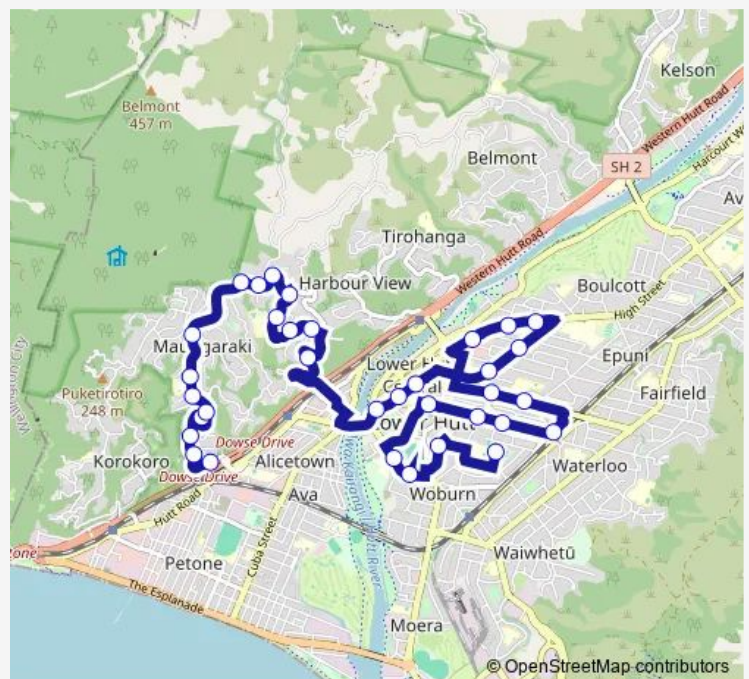

School Bus 853 Maungaraki - Normandale - Hutt Central Schools

[Go to website](#)

Direction

Bottom of Dowse Drive — Hutt Intermediate School

34 stops

[Open route schedule](#)

Bottom of Dowse Drive

Dowse Drive at Magnolia Grove (near 23)

Dowse Drive (opposite 56)

Dowse Drive at Bushey Way

Dowse Drive (near 111)

Dowse Drive at Barberry Grove

Maungaraki Shops - Dowse Drive

Dowse Drive at Acacia Avenue (near 215)

Miromiro Road (near 303)

Miromiro Road at Stratton Street

Poto Road at Wilson Grove (near 54)

Pokohiwi Road at Poto Road

Pokohiwi Road (near 29)

Pekanga Road at Taka Grove

Pekanga Road at Christina Grove (near 10)

Normandale Road near Jubilee Park

Queens Drive opposite Riddiford Gardens

Lower Hutt - Centre City Plaza

Lower Hutt - Queensgate - Stop A

Kings Crescent at Pretoria Street (near 85)

Kings Crescent at Brunswick Street (near 111)

Route schedule

Bottom of Dowse Drive — Hutt Intermediate School

Monday	07:50
Tuesday	07:50
Wednesday	07:50
Thursday	07:50
Friday	07:50
Saturday	—
Sunday	—

Route info

Direction: Bottom of Dowse Drive

Stops: 34

Trip Duration: 0 hour 45 min