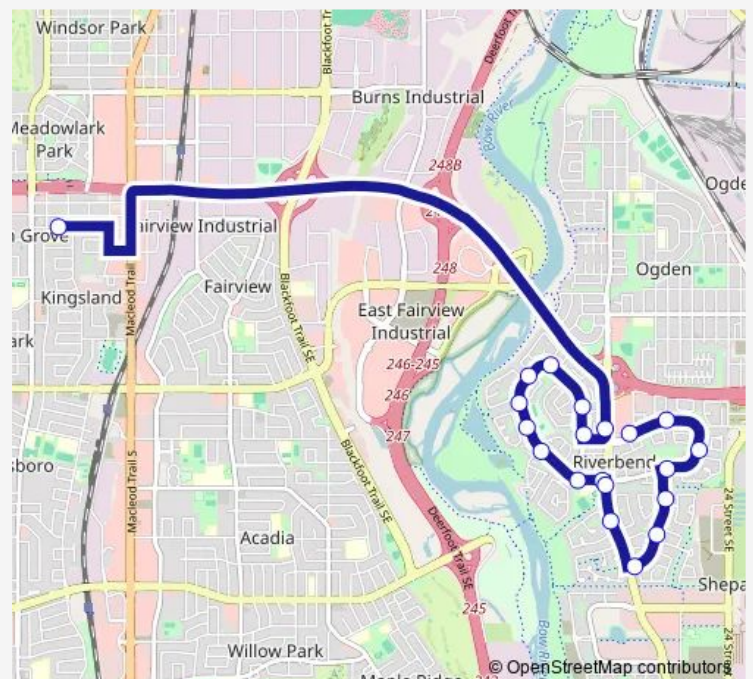

WB Riverglen DR @ Rivercrest DR Se

Riverbend Station (Nb)

EB 69 AV SW @ 7 ST Sw

### Route schedule

Riverbend Station (Sb) — EB 69 AV SW @ 7 ST Sw

Monday 08:20

Tuesday 08:20

Wednesday 08:20

Thursday 08:20

Friday 08:20

Saturday —

### Route info

Direction: Riverbend Station (Sb)

Stops: 21

Trip Duration: 0 hour 30 min

853 — St Augustine / Riverbend

## Direction

EB 69 AV SW @ 7 ST Sw — WB Riverglen DR @ Rivercrest DR Se

20 stops

[Open route schedule](#)

EB 69 AV SW @ 7 ST Sw

Riverbend Station (Sb)

NB Riverbend DR @ Riverbend GA Se

NB Riverbend DR @ Riverbirch CR Se