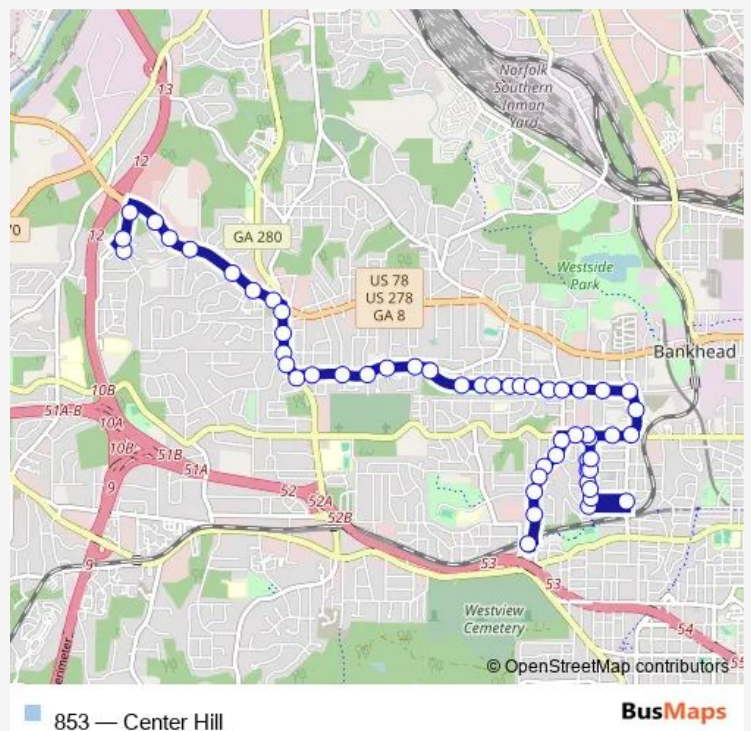

Holly RD NW @ Andrews ST Nw

Holly RD NW @ Willis ST Nw

Holly RD NW @ Ezra Church DR Nw

CHAPPEL RD @ EASON ST

Eason ST NW @ Holly RD Nw

Holly RD NW @ Akridge ST Nw

Holly RD NW @ Andrews ST Nw

HOLLY RD @ 231

JOSEPH E BOONE BLVD NW @ HOLLY RD NW

Joseph E Boone Blvd @ Woodlawn Ave

CHAPPELL RD @ JOSEPH E BOONE BLVD

CHAPPELL RD @ MAYSON TURNER RD

Route schedule

West Lake Station - East Loop — SKIPPER DR NW @ SKIPPER PL NW

Monday	04:55-23:35
Tuesday	04:55-23:35
Wednesday	04:55-23:35
Thursday	04:55-23:35
Friday	04:55-23:35
Saturday	05:35-23:35
Sunday	05:35-23:35

Route info

Direction: West Lake Station - East Loop

Stops: 56

Trip Duration: 0 hour 30 min

Saturday 04:51-23:31

Sunday 04:51-23:31

Route info

Direction: SKIPPER DR NW @ SKIPPER PL NW

Stops: 53

Trip Duration: 0 hour 29 min

North AVE NW @ Evelyn PL Nw

North AVE NW @ Blanche ST Nw