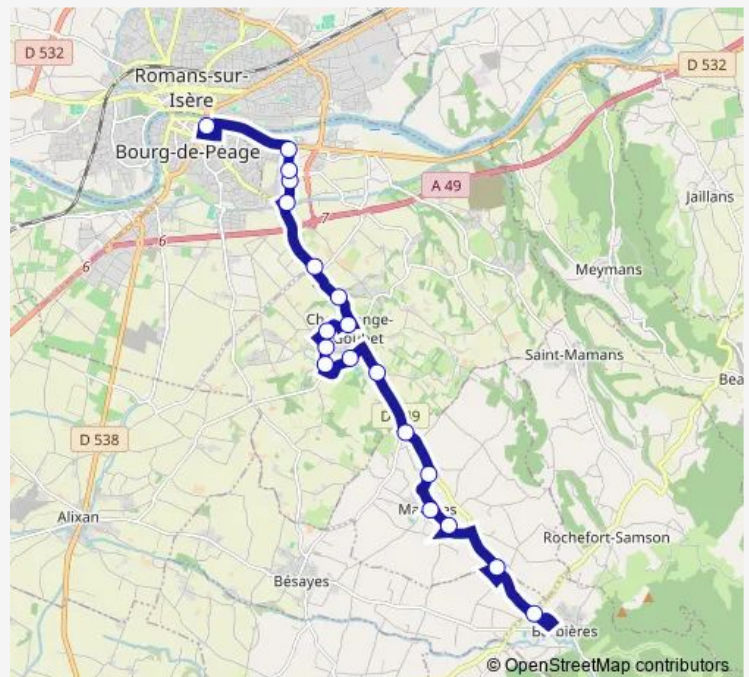

## Bus 853 Ligne 840

[Go to website](#)

### Direction

LES Taureaux — BDP College DE L'Europe

19 stops

[Open route schedule](#)

LES Taureaux

Allee DES Tisseurs

Marches Bas

Marches Village

### Route schedule

LES Taureaux — BDP College DE L'Europe

Monday 07:56

Tuesday 07:56

Wednesday 07:56

Thursday 07:56

Friday 07:56

Saturday —

### Route info

Direction: LES Taureaux

Stops: 19

Trip Duration: 0 hour 39 min

853 — Ligne 840

853 Bus time schedules and route maps are available in an offline PDF at [busmaps.com](https://busmaps.com). Use the [busmaps.com](https://busmaps.com) website to see live bus times, train schedule or subway schedule, and step-by-step directions for all public transit in Chatuzange-le-Goubet