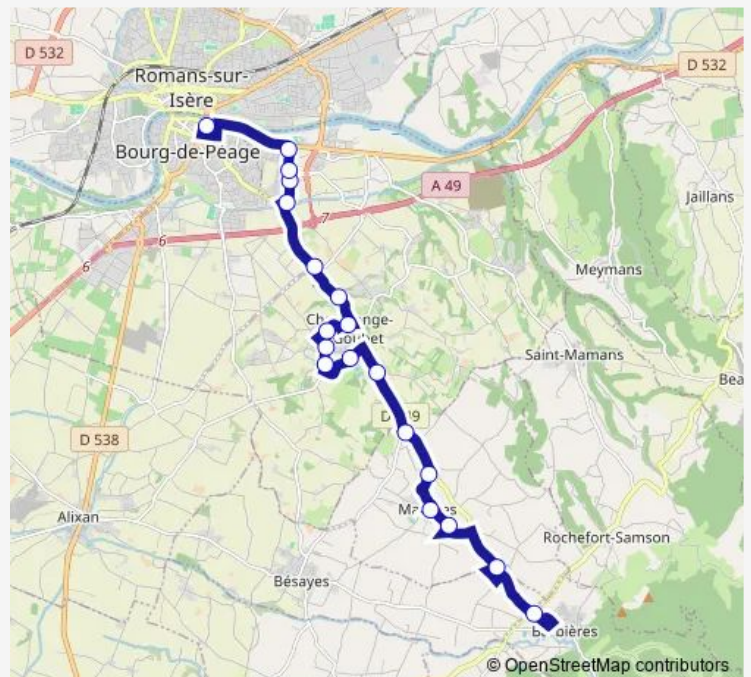

Bus 853 Ligne 840

[Go to website](#)

Direction

LES Taureaux — BDP College DE L'Europe

19 stops

[Open route schedule](#)

LES Taureaux

Allee DES Tisseurs

BDP College DE L'Europe

Route schedule

LES Taureaux — BDP College DE L'Europe

Monday 07:56

Tuesday 07:56

Wednesday 07:56

Thursday 07:56

Friday 07:56

Saturday —

Sunday —

Route info

Direction: LES Taureaux

Stops: 19

Trip Duration: 0 hour 39 min

853 — Ligne 840

853 Bus time schedules and route maps are available in an offline PDF at busmaps.com. Use the busmaps.com website to see live bus times, train schedule or subway schedule, and step-by-step directions for all public transit in Chatuzange-le-Goubet