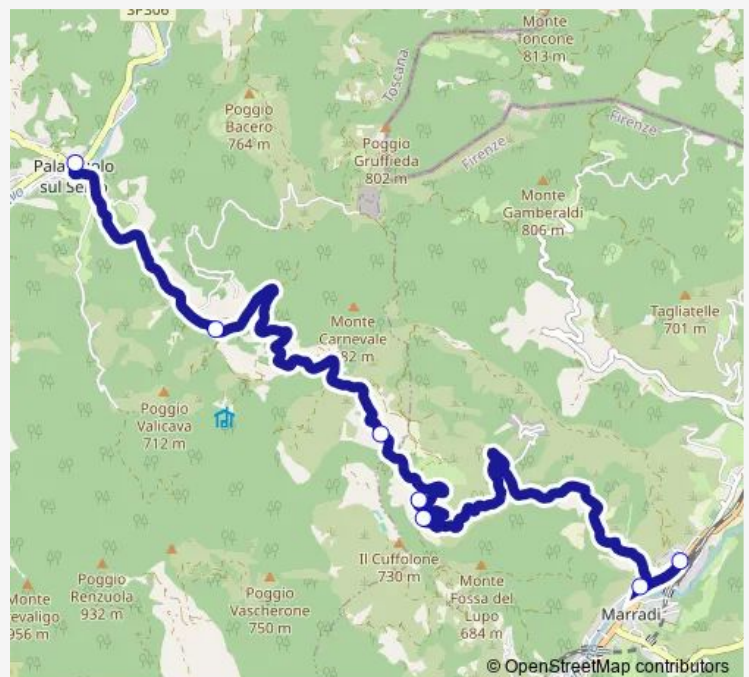

### Route schedule

Capolinea Pratolino \* — Borgo San Lorenzo \*

Monday	10:00
Tuesday	10:00
Wednesday	—
Thursday	10:00
Friday	—
Saturday	—
Sunday	10:00

### Route info

Direction: Capolinea Pratolino \*

Stops: 32

Trip Duration: 0 hour 30 min

307 B — Razuolo - Borgo San Lorenzo - San Piero A Sieve - Firenze Ed

S.Piero A Sieve \*

Corsini

La Torre Cimitero\_V