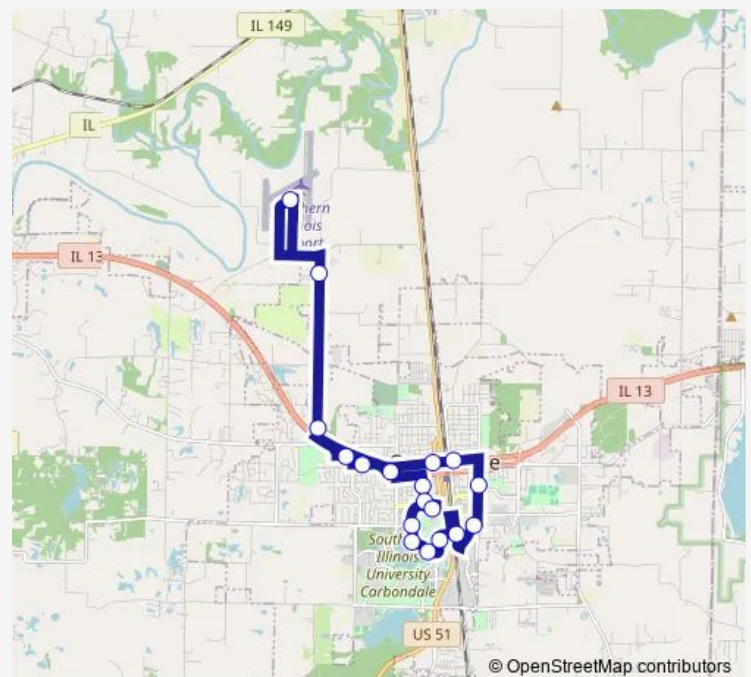

### Direction

Student Center (East Side) — Engineering Crosswalk (South Side)

18 stops

[Open route schedule](#)

Student Center (East Side)

Neely Hall

Logan @ Park (East Side)

Fire Station @ Wall & College

Poplar @ Cherry

Poplar @ Mill (West Side)

Pulliam Hall

Communications Building

Thompson Point @ Lincoln (South Side)

Engineering Crosswalk (South Side)

### Route schedule

Student Center (East Side) — Engineering Crosswalk (South Side)

Monday 07:32-16:32

Tuesday 07:32-16:32

Wednesday 07:32-16:32

Thursday 07:32-16:32

Friday 07:32-16:32

Saturday —

### Route info

Direction: Student Center (East Side)

Stops: 18

Trip Duration: 0 hour 55 min

Airport

Airport Bus time schedules and route maps are available in an offline PDF at [busmaps.com](https://busmaps.com). Use the [busmaps.com](https://busmaps.com) website to see live bus times, train schedule or subway schedule, and step-by-step directions for all public transit in Murphysboro