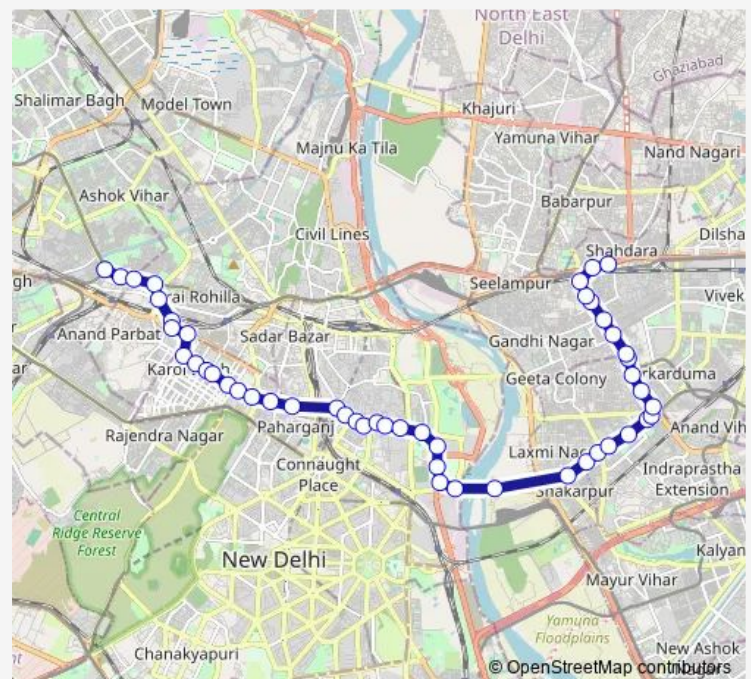

Ajmeri Gate / Kamla Market

JLN Marg

Zakir Husain College

Route schedule

Inderlok Metro Station — Shahdara Terminal

Monday 05:00-16:25

Tuesday 05:00-16:25

Wednesday 05:00-16:25

Thursday 05:00-16:25

Friday 05:00-16:25

Saturday 05:00-16:25

Sunday 05:00-16:25

Route info

Direction: Inderlok Metro Station

Stops: 49

Trip Duration: 1 hour 20 min

Thursday 07:29-21:47

Friday 07:29-21:47

Saturday 07:29-21:47

Sunday 07:29-21:47

Route info

Direction: Inderlok Metro Station

Stops: 49

Trip Duration: 1 hour 20 min