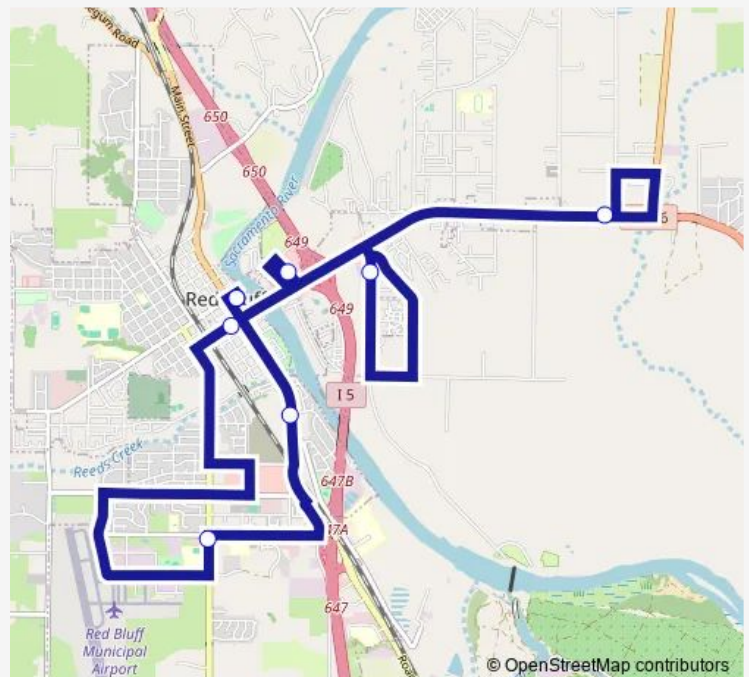

### Direction

Bus & Ride / Rio & Walnut — Bus & Ride / Rio & Walnut

9 stops

[Open route schedule](#)

Bus & Ride / Rio & Walnut

Red Bluff Apartments

Sunshine Market

East Ave. & Belle Mill

Bus & Ride / Rio & Walnut

Main & Brearcliffe

Red Bluff Community Senior Center

Red Bluff City Hall

Bus & Ride / Rio & Walnut

### Route schedule

Bus & Ride / Rio & Walnut — Bus & Ride / Rio & Walnut

Monday —

Tuesday —

Wednesday —

Thursday —

Friday —

Saturday 09:00-15:00

### Route info

Direction: Bus & Ride / Rio & Walnut

Stops: 9

Trip Duration: 0 hour 59 min

Saturday 2 — Antelope & Jackson Area

Saturday 2 Bus time schedules and route maps are available in an offline PDF at [busmaps.com](https://busmaps.com). Use the [busmaps.com](https://busmaps.com) website to see live bus times, train schedule or subway schedule, and step-by-step directions for all public transit in Red Bluff