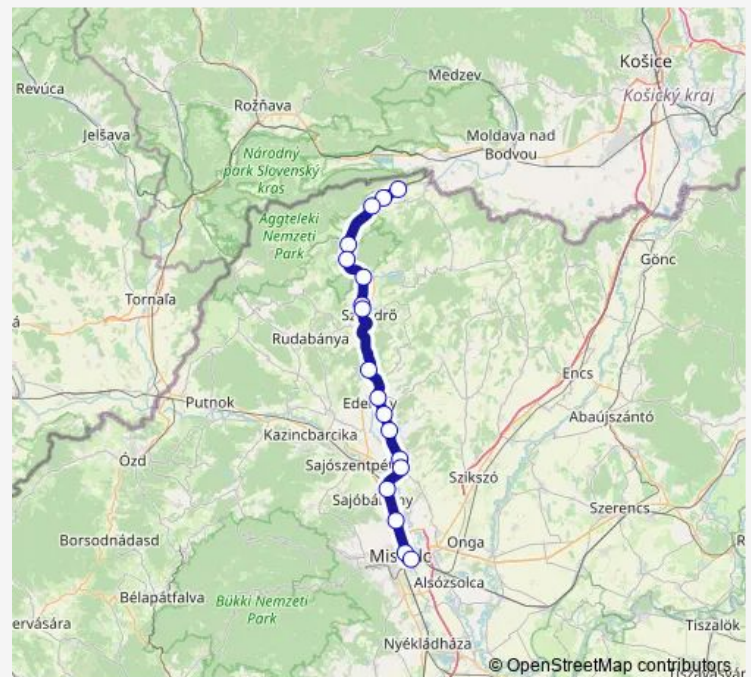

Edelény alsó

Borsodszirák

Boldva

Alsóboldva

Sajóecseg

Szirmabesenyő

Miskolc-Gömöri

Miskolc-Tiszai

Route schedule

Tornanádaska — Miskolc-Tiszai

Monday 09:23

Tuesday 09:23

Wednesday 09:23

Thursday 09:23

Friday 09:23

Saturday 09:23

Sunday 09:23

Route info

Direction: Tornanádaska

Stops: 18

Trip Duration: 1 hour 32 min

■ 35427

BusMaps

35427 Rail time schedules and route maps are available in an offline PDF at busmaps.com. Use the busmaps.com website to see live bus times, train schedule or subway schedule, and step-by-step directions for all public transit in Edeleny