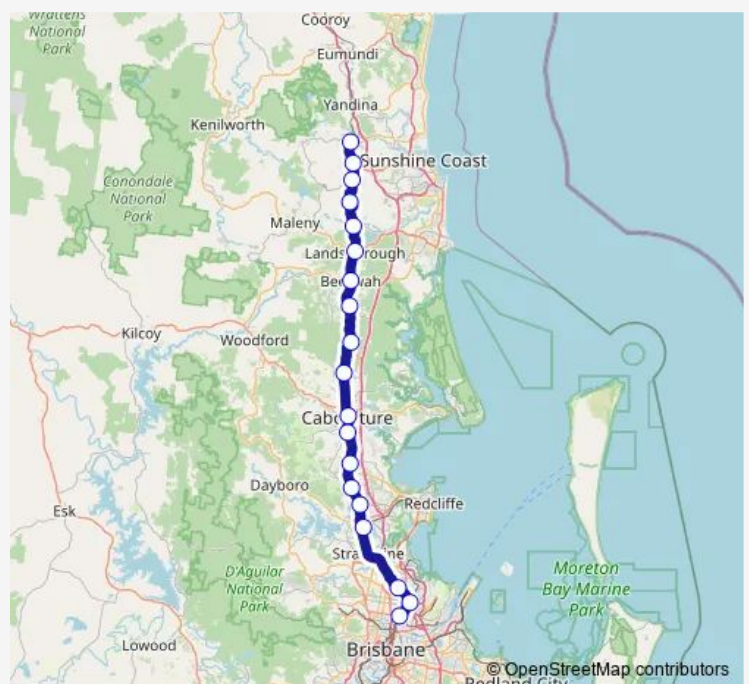

Nambour station, platform 1

Route schedule

Eagle Junction station, platform 2 — Nambour station, platform 1

Monday

—

Tuesday

—

Wednesday

—

Route info

Direction: Eagle Junction station, platform 2

Stops: 19

Trip Duration: 1 hour 41 min

Direction

Eagle Junction station, platform 2 — Nambour station, platform 1

19 stops

[Open route schedule](#)

Eagle Junction station, platform 2

Northgate station, platform 2

Geebung station, platform 3

Petrie station, platform 2

Dakabin station, platform 2

Narangba station, platform 3

Burpengary station, platform 2

Morayfield station, platform 2

Caboolture station, platform 1

Elimbah station, platform 2

Beerburrum station, platform 2

Glass House Mountains station, platform 2

Beerwah station, platform 2

Landsborough station, platform 1