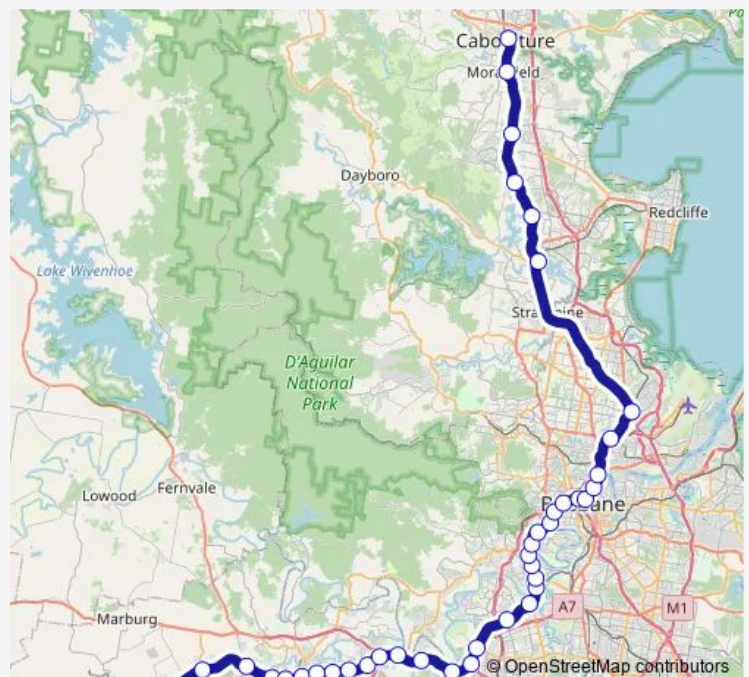

Darra station, platform 4

Oxley station, platform 3

Corinda station, platform 5

Sherwood station, platform 2

Route schedule

Rosewood station, platform 1 — Caboolture station, platform 3

Monday —

Tuesday —

Wednesday —

Thursday —

Friday 04:45

Saturday —

Sunday —

Route info

Direction: Rosewood station, platform 1

Stops: 40

Trip Duration: 2 hour 11 min

RWCA — Rosewood line - Caboolture line

Graceville station, platform 2

Chelmer station, platform 2

Indooroopilly station, platform 2

Taringa station, platform 2

Toowong station, platform 2

Auchenflower station, platform 2

Milton station, platform 2

Roma Street station, platform 9

Central station, platform 6

Fortitude Valley station, platform 4

Bowen Hills station, platform 4

Eagle Junction station, platform 4