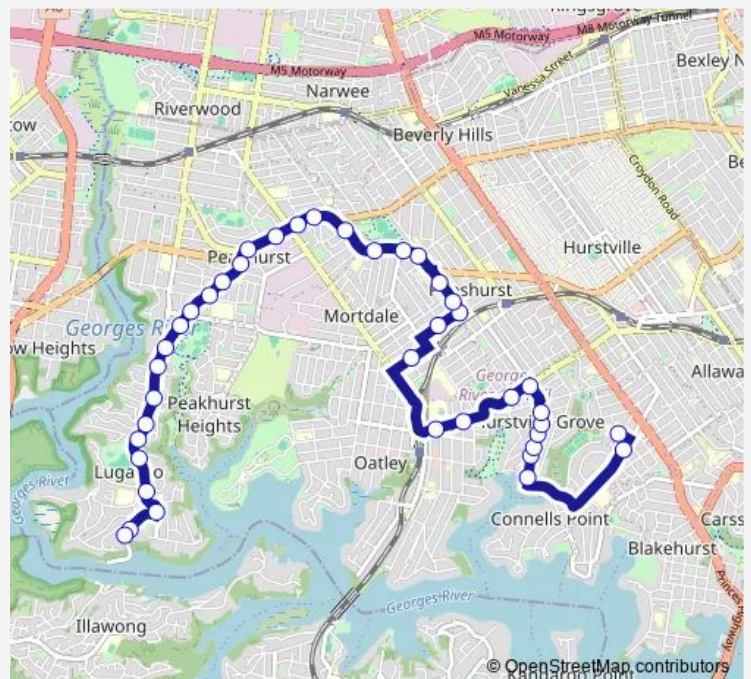

School Bus S141 Marist College South Hurstville to Lugarno Tate PI

[Go to website](#)

Direction

Marist Catholic College South Hurstville, Greenacre Rd — Forest Rd At Tate PI

40 stops

[Open route schedule](#)

Waitara Pde At Seymour St

Waitara Pde At Jellicoe St

Lansdowne St At Hillcrest Av

Hillcrest Av At Godfrey St

Hurstville Rd At Ada St

Hurstville Rd Opp Georges River College

Macquarie PI At The Strand

Victoria Av At Cross St

Victoria Av Opp Marist Catholic College Penshurst

Ocean St At Newman St

Ocean St Before Forest Rd

Forest Rd Opp George St

Forest Rd Opp Olds Park

Penshurst West Public School, Forest Rd

Route schedule

Marist Catholic College South Hurstville, Greenacre Rd — Forest Rd At Tate PI

Monday	15:07
Tuesday	15:07
Wednesday	15:07
Thursday	14:30
Friday	15:07
Saturday	—
Sunday	—

Route info

Direction: Marist Catholic College South Hurstville, Greenacre Rd

Stops: 40

Trip Duration: 0 hour 40 min