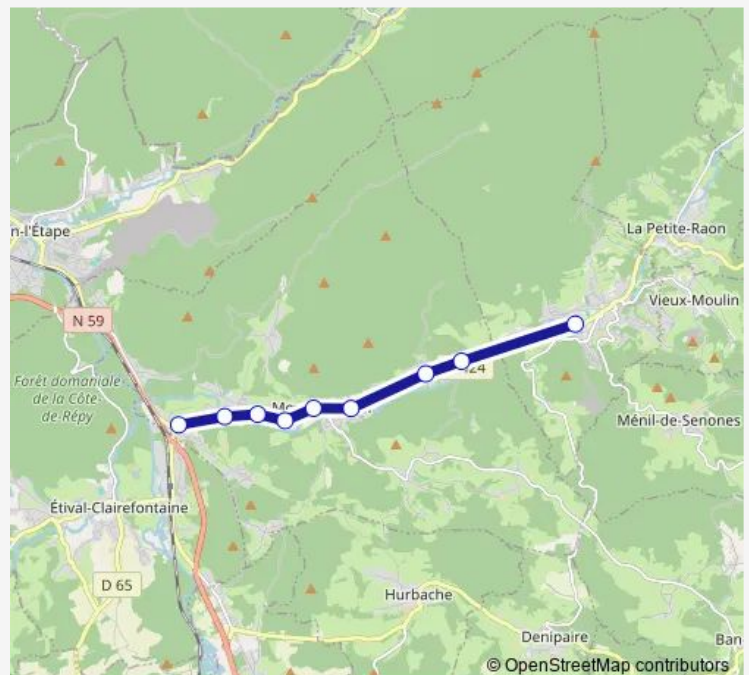

### Direction

Senones College — Moyenmoutier la Pepiniere

9 stops

[Open route schedule](#)

Senones College

Moyenmoutier Voitines

Moyenmoutier La Prella

Moyenmoutier Geroville

### Route schedule

Senones College — Moyenmoutier la Pepiniere

Monday 16:40

Tuesday 16:40

Wednesday 12:10

Thursday 16:40

Friday 16:40

Saturday —

### Route info

Direction: Senones College

Stops: 9

Trip Duration: 0 hour 25 min