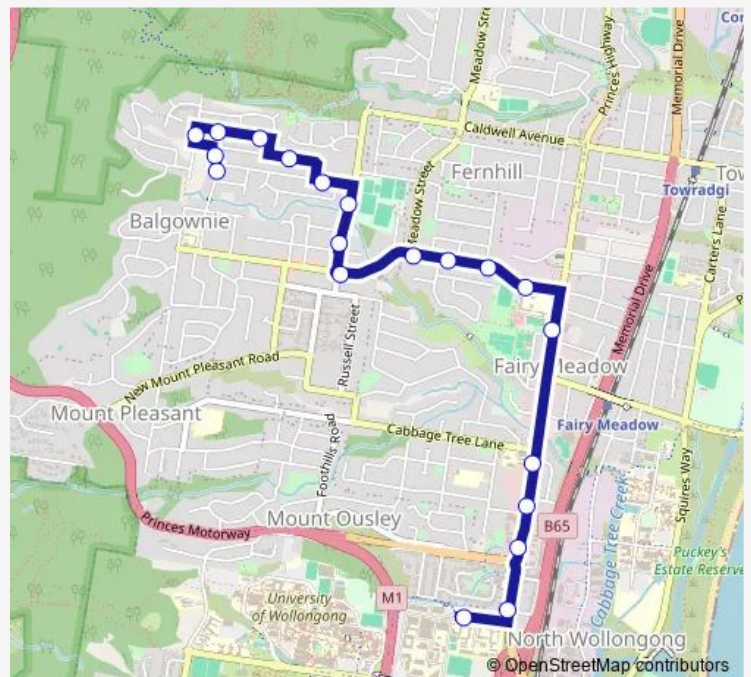

School Bus S141 Keira HS to Chalmers St at Margaret St

[Go to website](#)

Direction

Chalmers St Opp Hill Gr — Keira HS, Lysaght St Bay 1

18 stops

[Open route schedule](#)

- Chalmers St Opp Hill Gr
- Chalmers St Before Duncan St
- Brokers Rd Opp Frost St
- Frost St Before Cole St
- Frost St At Tucker Av
- Duncan St At Tucker Av
- Margaret St At Duncan St
- Foothills Rd Opp Margaret St
- Foothills Rd Before Farrell St
- Balgownie Rd At Strathallan Av
- Balgownie Rd Before Alexander St
- Balgownie Rd Opp Guest Park
- Princes Hwy Opp Fairy Meadow Demonstration School
- Princes Hwy Opp Guest Av
- Princes Hwy After Townsend Av
- Princes Hwy Opp Collaery Av
- Princes Hwy Opp Lysaght Av
- Keira HS, Lysaght St Bay 1

Route schedule

Chalmers St Opp Hill Gr — Keira HS, Lysaght St Bay 1

Monday	08:25
Tuesday	08:25
Wednesday	08:25
Thursday	08:25
Friday	08:25
Saturday	—
Sunday	—

Route info

Direction: Chalmers St Opp Hill Gr

Stops: 18

Trip Duration: 0 hour 15 min

S141 — Keira HS to Chalmers St at Margaret St

Direction

Keira High School, Lysaght St, Bay 1 — Chalmers St At Margaret St

20 stops

[Open route schedule](#)

Keira High School, Lysaght St, Bay 1

Monday 14:40

Tuesday 15:31

Wednesday 15:31

Thursday 15:31

Friday 15:31

Saturday —

Sunday —

Route info