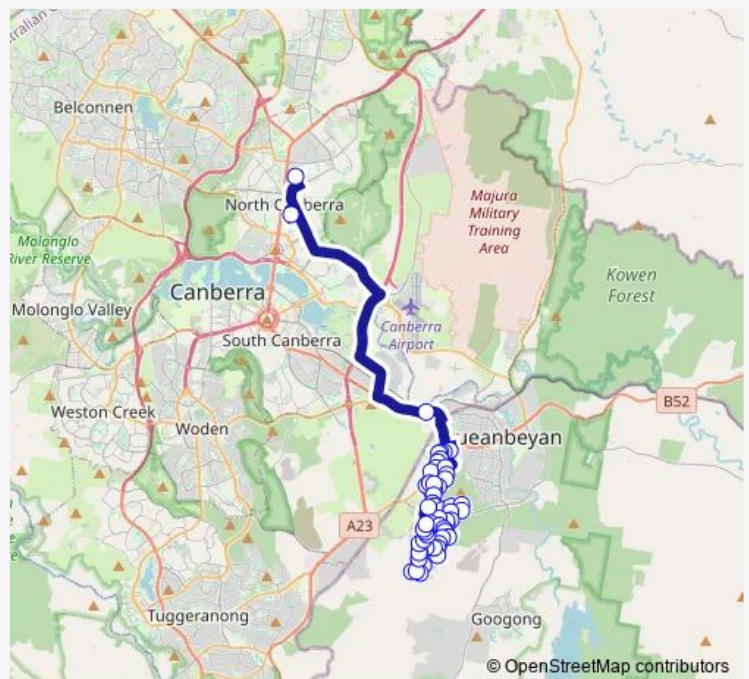

Furlong Rd At Bilkurra St

Bilkurra St At Wangara Cres

Bilkurra St Before Hoover Rd

Morella Av Opp Colverwell Cres

Morella Av At Glenora Ct

Carolyn Jackson Dr At Hamilton Pl

28 Carolyn Jackson Dr

Carolyn Jackson Dr Before Halloran Dr

Halloran Dr Opp Carolyn Jackson Dr

Kinlyside Av Opp 36

Kinlyside Av Opp Darmody Pl

Kinlyside Av Opp Nugent Cl

Route schedule

Daramalan College Morphett St — Limestone Dr Opp Jerrabomberra Village Shopping Centre

Monday	15:35
Tuesday	15:35
Wednesday	15:35
Thursday	15:35
Friday	15:35
Saturday	—
Sunday	—

Route info

Direction: Daramalan College Morphett St

Stops: 59

Trip Duration: 1 hour 10 min

S141 — Daramalan College to Jerrabomberra via Letchworth

Stringybark Dr At Ironbark Cct

Stringybark Dr At Tea Tree Cl

38 Gabriel Av

Gabriel Av Opp Poplar Cres

Jerrabomberra Pkwy After Brudenell Dr

Bicentennial Dr After Jerrabomberra Pkwy

Acacia Dr Opp Parkview Cres