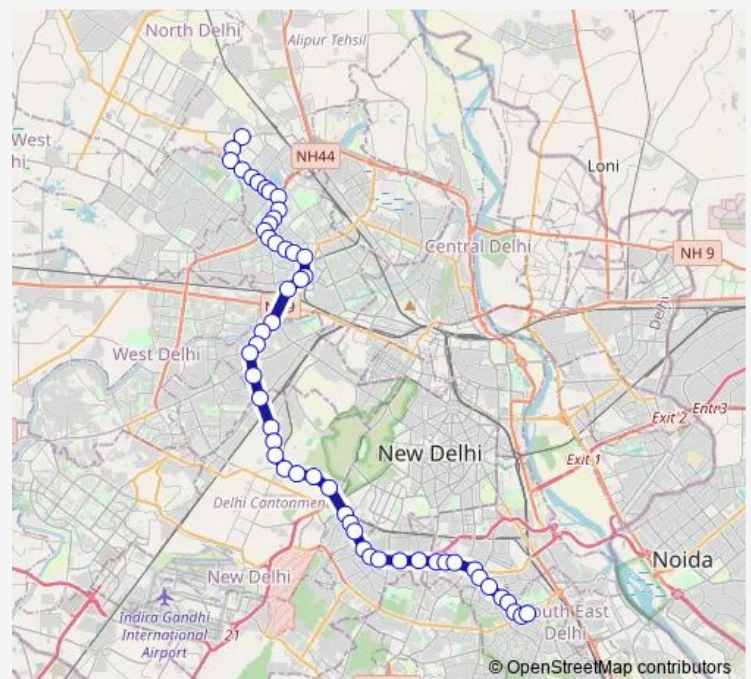

### Route schedule

Rohini Sec 16 (T) — Nehru Place Terminal

Monday 08:10

Tuesday 08:10

Wednesday 08:10

Thursday 08:10

Friday 08:10

Saturday 08:10

### Route info

Direction: Rohini Sec 16 (T)

Stops: 53

Trip Duration: 2 hour 11 min

Express-442aup

BusMaps

Punjabi Bagh Terminal

Punjabi Bagh Club