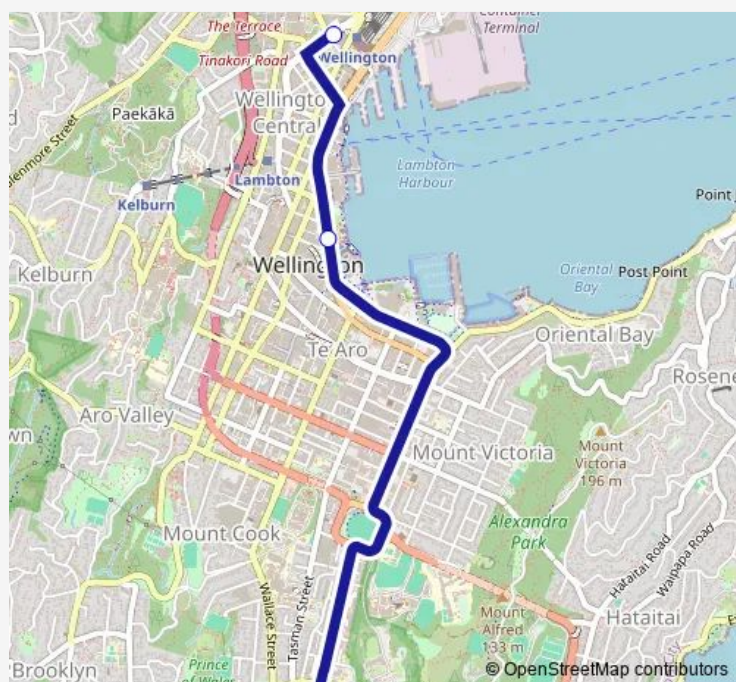

### Direction

Wellington Station - Stop A — Wellington Hospital - Stop C

3 stops

[Open route schedule](#)

Wellington Station - Stop A

Jervois Quay at Frank Kitts Park

Wellington Hospital - Stop C

### Route schedule

Wellington Station - Stop A — Wellington Hospital - Stop C

Monday	06:10-07:30
Tuesday	06:10-07:30
Wednesday	06:10-07:30
Thursday	06:10-07:30
Friday	06:10-07:30
Saturday	—
Sunday	—

### Route info

Direction: Wellington Station - Stop A

Stops: 3

Trip Duration: 0 hour 15 min

**Direction**

Wellington Zoo - Stop C — Wellington Station - Stop E

8 stops

[Open route schedule](#)

Wellington Zoo - Stop C

Mansfield Street (near 320)

Riddiford Street at Gordon Street

Riddiford Street at Newtown Shops (opposite 157)

Riddiford Street at Hall Street

Wellington Hospital - Stop B

Wakefield Street (near 234)