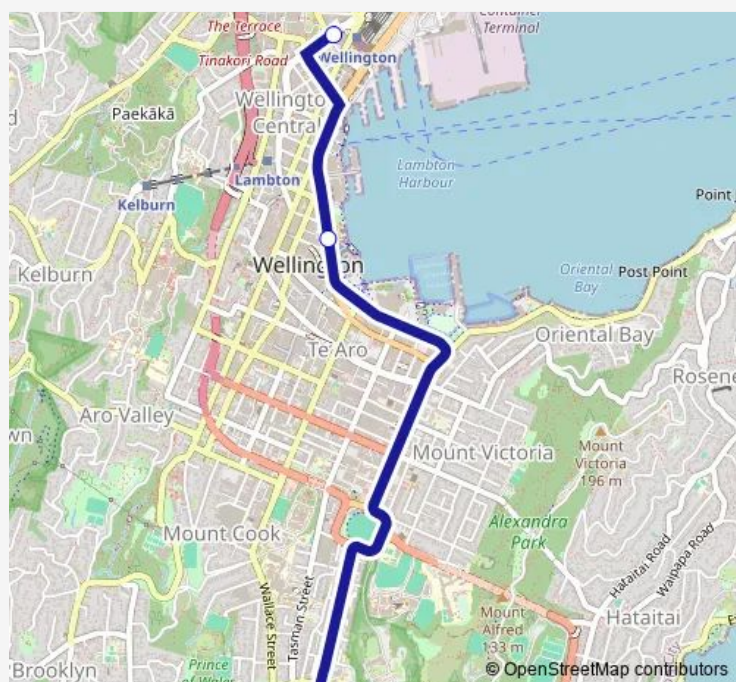

Bus Hx Wellington Hospital - Wellington Station (Direct via Quays)

[Go to website](#)

Direction

Wellington Station - Stop A — Wellington Hospital - Stop C

3 stops

[Open route schedule](#)

Wellington Station - Stop A

Jervois Quay at Frank Kitts Park

Wellington Hospital - Stop C

Route schedule

Wellington Station - Stop A — Wellington Hospital - Stop C

Monday	06:10-07:30
Tuesday	06:10-07:30
Wednesday	06:10-07:30
Thursday	06:10-07:30
Friday	06:10-07:30
Saturday	—
Sunday	—

Route info

Direction: Wellington Station - Stop A

Stops: 3

Trip Duration: 0 hour 15 min

Direction

Wellington Zoo - Stop A — Wellington Station - Stop E

8 stops

[Open route schedule](#)

Wellington Zoo - Stop A

Mansfield Street (near 320)

Riddiford Street at Gordon Street

Riddiford Street at Newtown Shops (opposite 157)

Riddiford Street at Hall Street

Wellington Hospital - Stop B

Wakefield Street (near 234)