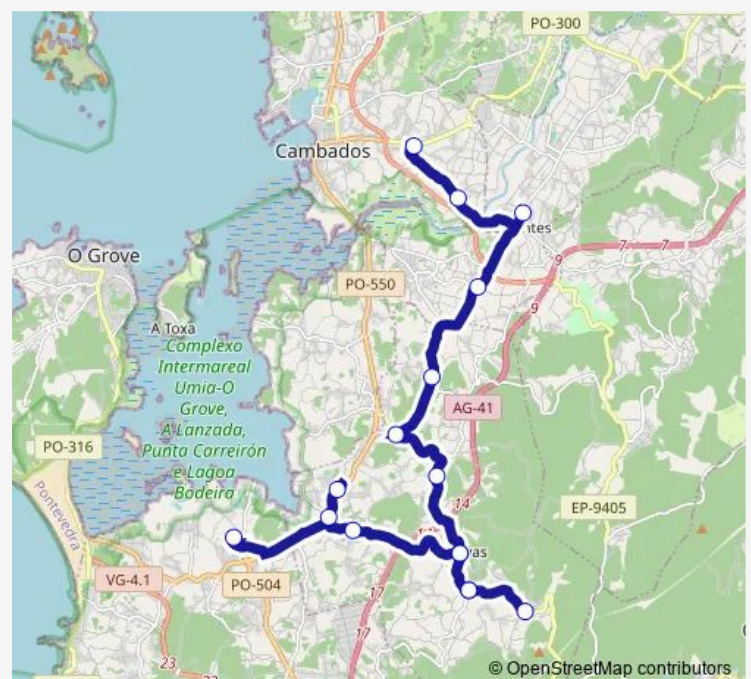

Vilalonga (Fronte Ao Inst — Cobas (Aldea de Abaixo))

Monday 14:10-18:00

Tuesday 14:10-18:00

Wednesday 14:10-18:00

Thursday 14:10-18:00

Friday 14:10-18:00

Saturday —

Sunday —

Route info

Direction: Vilalonga (Fronte Ao Inst

Stops: 16

Trip Duration: 0 hour 40 min

Direction

Cobas (Aldea de Abaixo) — Vilalonga (Fronte Ao Inst

16 stops

[Open route schedule](#)

Route schedule

Cobas (Aldea de Abaixo) — Vilalonga (Fronte Ao Inst

Monday 07:35-15:30

Tuesday 07:35-15:30

Wednesday 07:35-15:30

Thursday 07:35-15:30

Friday 07:35-15:30

Saturday —

Sunday —

Route info

Direction: Cobas (Aldea de Abaixo)

Stops: 16

Trip Duration: 0 hour 40 min

Xg627010 Bus time schedules and route maps are available in an offline PDF at busmaps.com. Use the busmaps.com website to see live bus times, train schedule or subway schedule, and step-by-step directions for all public transit in Cambados