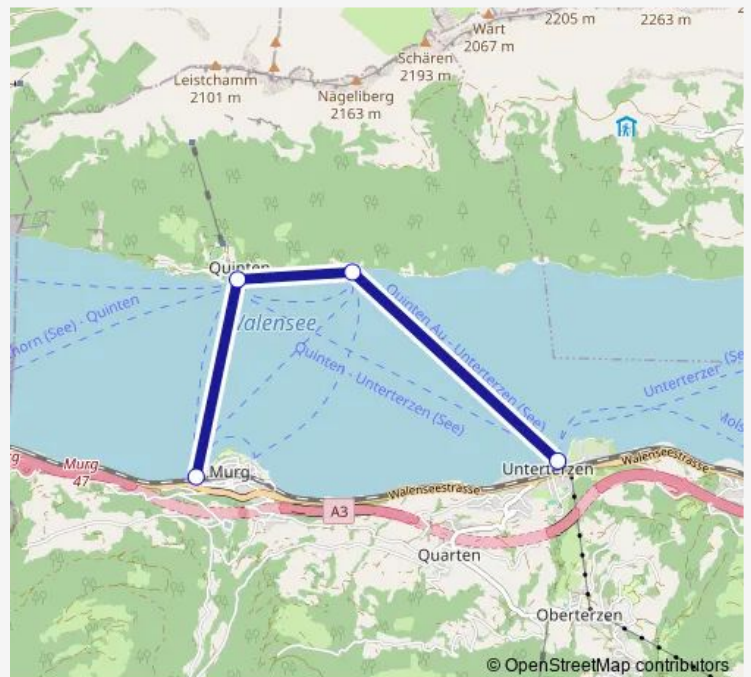

Ferry 430 BAT 430

[Go to website](#)

Direction

undefined — undefined

0 stops

[Open route schedule](#)

Route schedule

undefined — undefined

Monday 14:42

Tuesday 14:42

Wednesday 14:42

Thursday 14:42

Friday 14:42

Saturday 14:42

Sunday 14:42

Route info

Direction:

Stops: 0

Trip Duration: – min

■ 430 — BAT 430