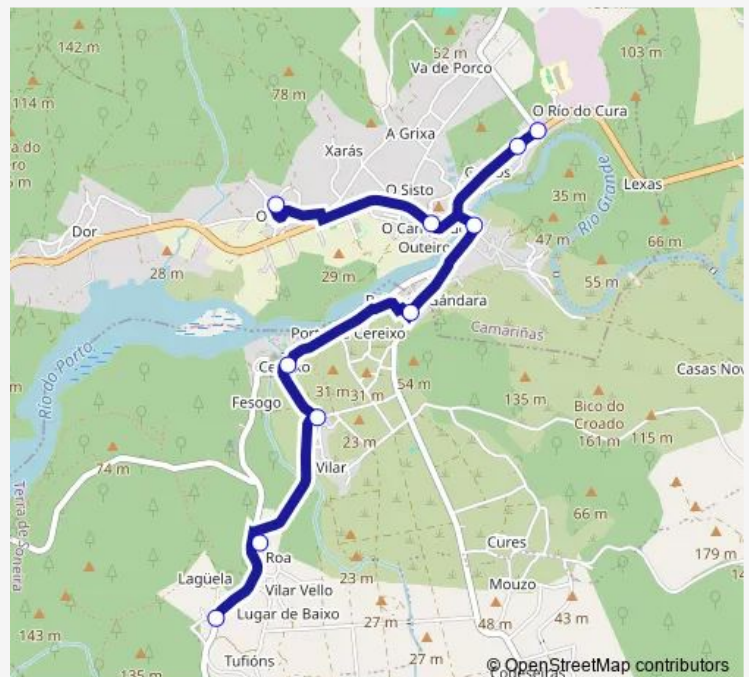

Route schedule

IES Pedra DA Agua — Tufions

Monday 14:25

Tuesday 14:25-18:10

Wednesday 13:30-14:25

Thursday —

Friday 14:25

Saturday —

Sunday —

Route info

Direction: IES Pedra DA Agua

Stops: 10

Trip Duration: 0 hour 15 min

XG811015 — IES Pedra da Agua-Tufi3ns

Direction

Tufions — IES Pedra DA Agua

10 stops

[Open route schedule](#)

Tufions

Cruz DE Cortes

Vilar

Cereixo

Esquipa-Cereixo

Praza Ponte DO Porto

O Allo

Outeiro

Consultorio Ponte DO Port

IES Pedra DA Agua

Route schedule

Tufions — IES Pedra DA Agua

Monday	08:30
Tuesday	08:30-16:15
Wednesday	08:30
Thursday	—
Friday	08:30
Saturday	—
Sunday	—

Route info