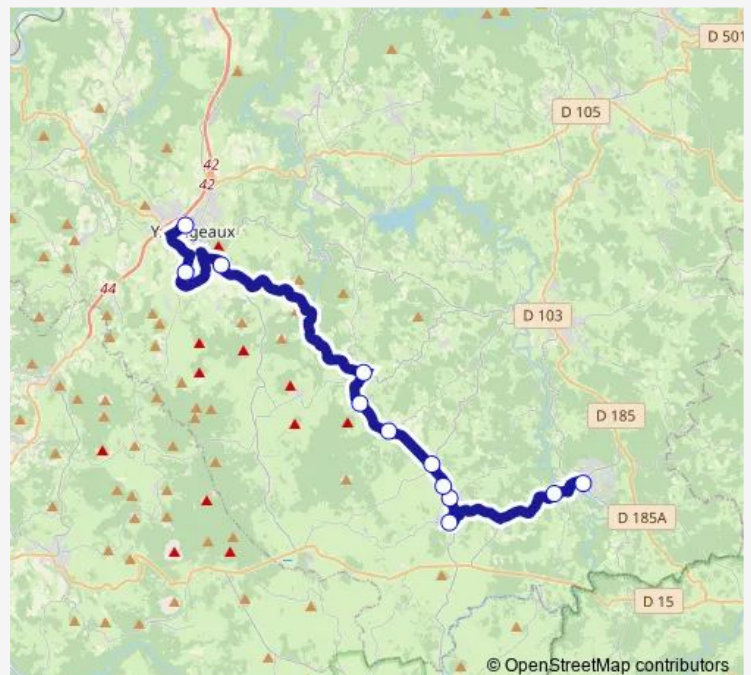

Centre

Centre

Recharinges

Route schedule

Gare routière d'Antreuil — Recharinges

Monday	16:40
Tuesday	16:40
Wednesday	—
Thursday	16:40
Friday	16:40
Saturday	—
Sunday	—

Route info

Direction: Gare routière d'Antreuil

Stops: 5

Trip Duration: 0 hour 25 min

Direction

Recharinges — Gare routière d'Antreuil

6 stops

[Open route schedule](#)

Recharinges

Centre

Route info

Direction: Recharinges

Stops: 6

Trip Duration: 0 hour 25 min

Direction

Place des Balayes — Gare routière d'Antreuil

13 stops

[Open route schedule](#)

Saturday —

Sunday —

Route info

Direction: Gare routière d'Antreuil

Stops: 12

Trip Duration: 0 hour 45 min

Direction

Gare routière d'Antreuil — Place des Balayes