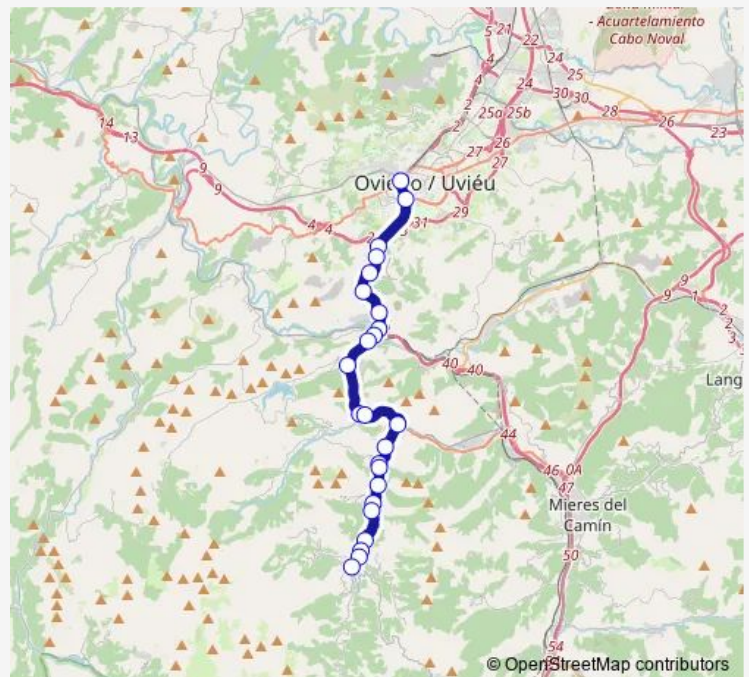

[Maces, Les|Mazas, Las] Les Maces 2 [Cta 01591]

[Maces, Les|Mazas, Las] Les Maces [Cta 01592]

[Puente, LA] La Puente [Cta 01593]

Route schedule

[Oviedo/Uviéu] Real Oviedo [Cta 01601] — [Vega, LA] La Vega de Riosa [Cta 01600]

Monday	08:15-17:00
Tuesday	08:15-17:00
Wednesday	08:15-17:00
Thursday	08:15-17:00
Friday	08:15-17:00
Saturday	—
Sunday	—

Route info

Direction: [Oviedo/Uviéu] Real Oviedo [Cta 01601]

Stops: 24

Trip Duration: 0 hour 37 min

Monday 07:30-15:50

Tuesday 07:30-15:50

Wednesday 07:30-15:50

Thursday 07:30-15:50

Friday 07:30-15:50

Saturday —

Sunday —

Route info

Direction: [Vega, LA] La Vega de Riosa [Cta 01572]

Stops: 24

Trip Duration: 0 hour 38 min

[Oviedo/Uviéu] Hermanos Pidal 14 [Cta 02667]

[Oviedo/Uviéu] Real Oviedo - Villa Magdalena [Cta 02065]

Ovi Bus time schedules and route maps are available in an offline PDF at busmaps.com. Use the busmaps.com website to see live bus times, train schedule or subway schedule, and step-by-step directions for all public transit in Oviedo