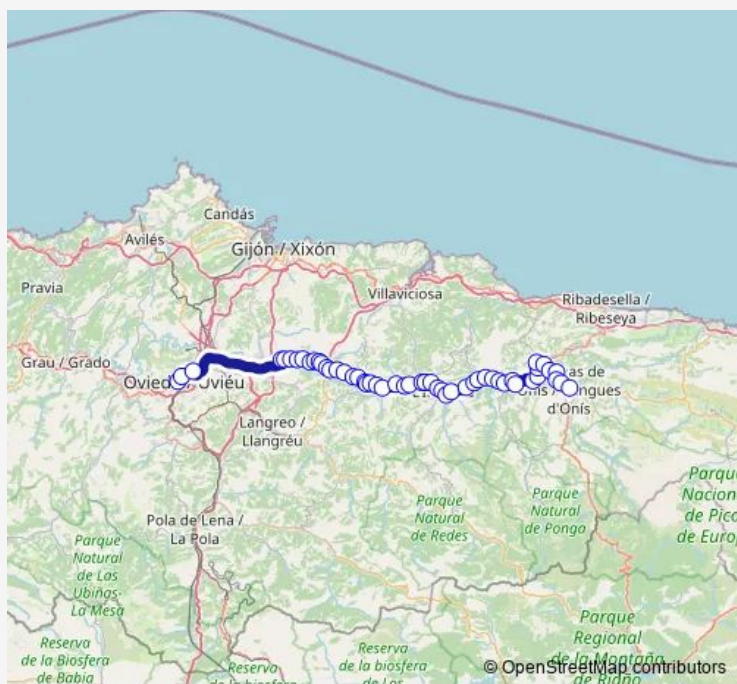

Monday 08:38-10:38

Tuesday 08:38-10:38

Wednesday 08:38-10:38

Thursday 08:38-10:38

Friday 08:38-10:38

Saturday —

Sunday —

**Route info**

Direction: [Oviedo/Uviéu] P.Bus Estación Norte Oviedo  
[Cta 21430]

Stops: 2

Trip Duration: 0 hour 2 min

■ Ovi — Oviedo-Cangas de Onís [Huca] [Real Oviedo]