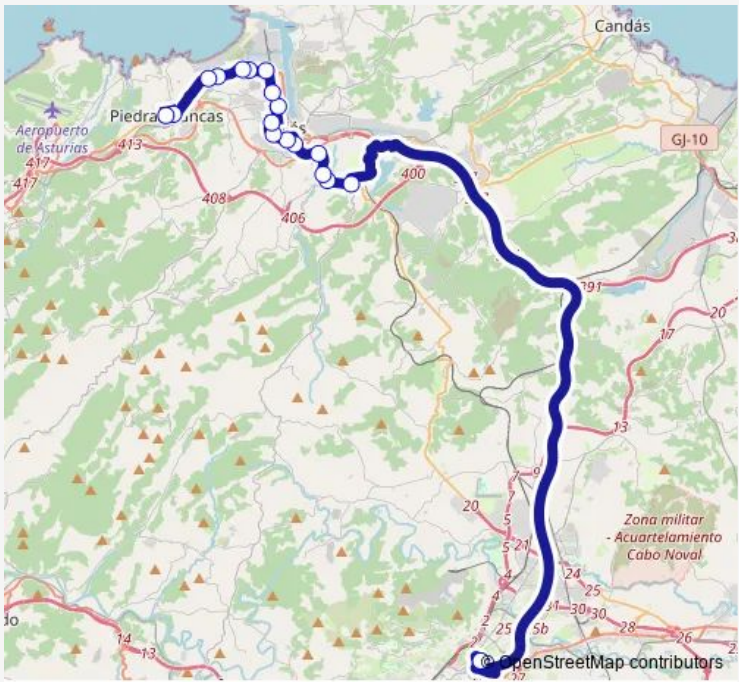

Route schedule
 [OVIEDO/UVIÉU] HUCA - Iglesia [CTA 20798]
 — [PIEDRASBLANCAS|Piedras Blancas] Ayuntamiento
 Castrillón [CTA 07725]

Monday	08:15-22:15
Tuesday	08:15-22:15
Wednesday	08:15-22:15
Thursday	08:15-22:15
Friday	08:15-22:15
Saturday	08:15-22:15
Sunday	08:15-22:15

Route info

Direction: [OVIEDO/UVIÉU] HUCA - Iglesia [CTA 20798]

Stops: 18

Trip Duration: 1 hour 5 min

Direction

[Piedrasblancas|Piedras Blancas] Eysines [Cta 03075] —
[OVIEDO/UVIÉU] HUCA - Iglesia [CTA 20798]

Tuesday 06:45-20:35

Wednesday 06:45-20:35

Thursday 06:45-20:35

Friday 06:45-20:35

Saturday 06:45-20:35

Sunday 06:45-20:35

Route info

Direction: [Piedrasblancas|Piedras Blancas] Eysines [Cta 03075]

Stops: 17

Trip Duration: 0 hour 50 min

Ovi Bus time schedules and route maps are available in an offline PDF at busmaps.com. Use the busmaps.com website to see live bus times, train schedule or subway schedule, and step-by-step directions for all public transit in Corvera de Asturias