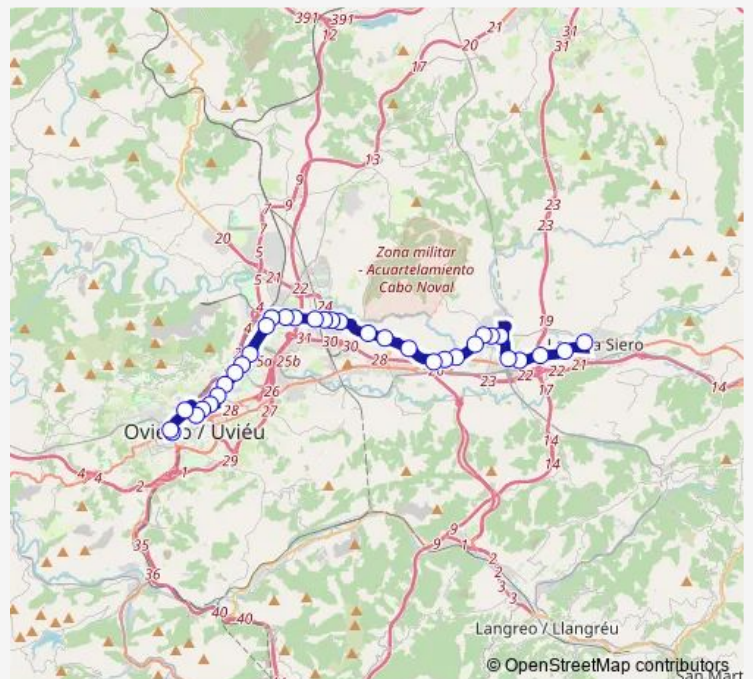

Bus Ovi Oviedo-Pola de Siero [Noreña] [Plaza América]

[Go to website](#)

Direction

undefined — undefined

0 stops

[Open route schedule](#)

Route schedule

undefined — undefined

Monday 06:23

Tuesday 06:23

Wednesday 06:23

Thursday 06:23

Friday 06:23

Saturday —

Sunday —

Route info

Direction:

Stops: 0

Trip Duration: — min

■ Ovi — Oviedo-Pola de Siero [Noreña] [Plaza América]

Direction

[Fuentespino] La Revuelta del Coche - Argüelles [Cta 02042] — [Oviedo/Uviéu] Real Oviedo - Villa Magdalena [Cta 02065]