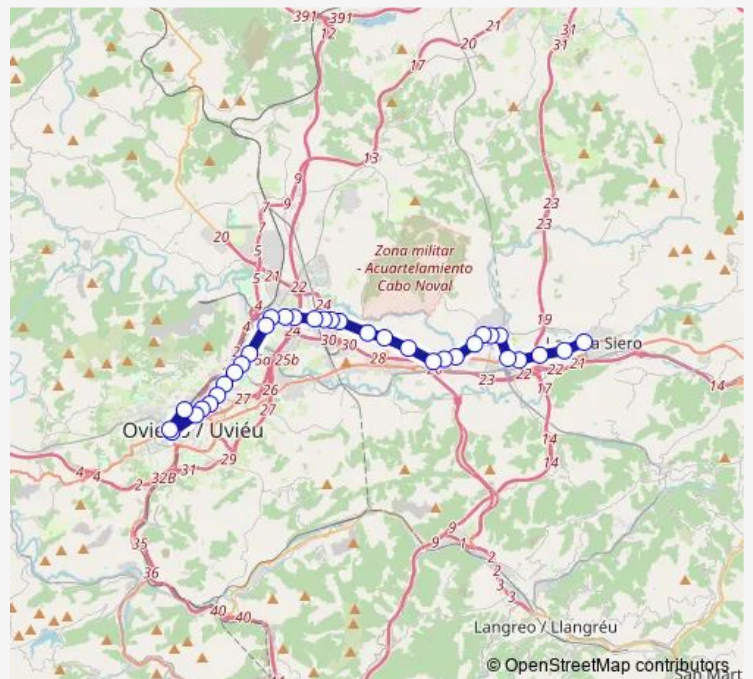

Bus Ovi Oviedo-Pola de Siero [Noreña] [Plaza América]

[Go to website](#)

Direction

undefined — undefined

0 stops

[Open route schedule](#)

Route schedule

undefined — undefined

Monday 06:23

Tuesday 06:23

Wednesday 06:23

Thursday 06:23

Friday 06:23

Saturday —

Sunday —

Route info

Direction:

Stops: 0

Trip Duration: — min

■ Ovi — Oviedo-Pola de Siero [Noreña] [Plaza América]

Direction

[Fuentespino] La Revuelta del Coche - Argüelles [Cta 02042] — [Oviedo/Uviéu] Real Oviedo - Villa Magdalena [Cta 02065]