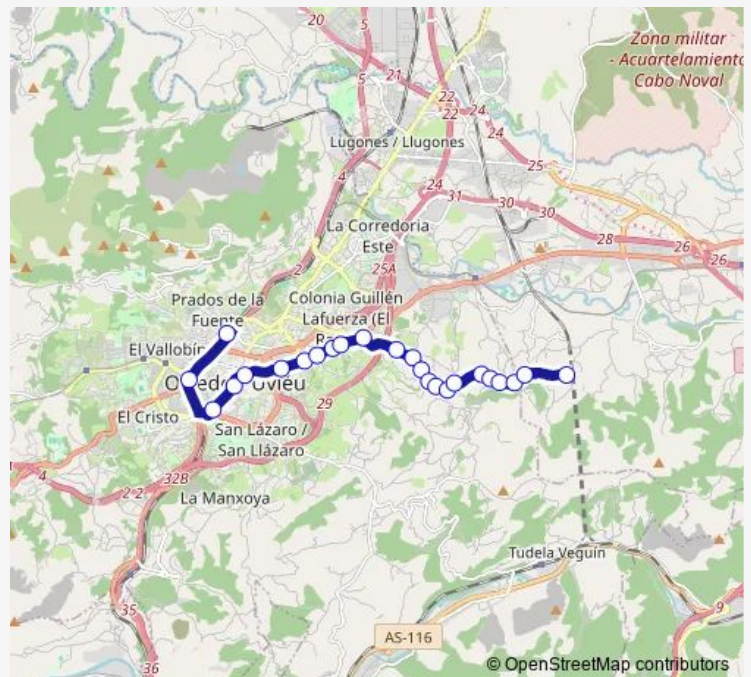

Bus Ovi Oviedo-Mieres de Limanes [Estación] [Villamiana]

[Go to website](#)

Direction
 [OVIEDO/UVIÉU] Estación Bus Oviedo IL- Pepe Cosmen [CTA 21470] — [Mieres] Limanes [Cta 03385]
 24 stops
[Open route schedule](#)

[Villamiana] Villamiana [Cta 03376]

[VILLAMIANA] Cruce Faro [CTA 14200]

[Villamiana] Villamiana [Cta 03378]

[Roces DE Riba] Cruce Rocés de Riba 2 [Cta 03379]

[Caravia] Caravia [Cta 03380]

Route schedule

[OVIEDO/UVIÉU] Estación Bus Oviedo IL- Pepe Cosmen [CTA 21470] — [Mieres] Limanes [Cta 03385]

Monday	—
Tuesday	—
Wednesday	—
Thursday	—
Friday	—
Saturday	08:50-08:53
Sunday	—

Route info

Direction: [OVIEDO/UVIÉU] Estación Bus Oviedo IL- Pepe Cosmen [CTA 21470]

Stops: 24

Trip Duration: 0 hour 21 min

[Caravia] Cruce Transformador [Cta 03381]

[Caravia] Casa El Mancu 56 [Cta 03382]

[Caravia] Estatua Fleming [Cta 03383]

[Mieres] Iglesia Limanes [Cta 03384]

[Mieres] Limanes [Cta 03385]

Ovi Bus time schedules and route maps are available in an offline PDF at busmaps.com. Use the busmaps.com website to see live bus times, train schedule or subway schedule, and step-by-step directions for all public transit in Oviedo