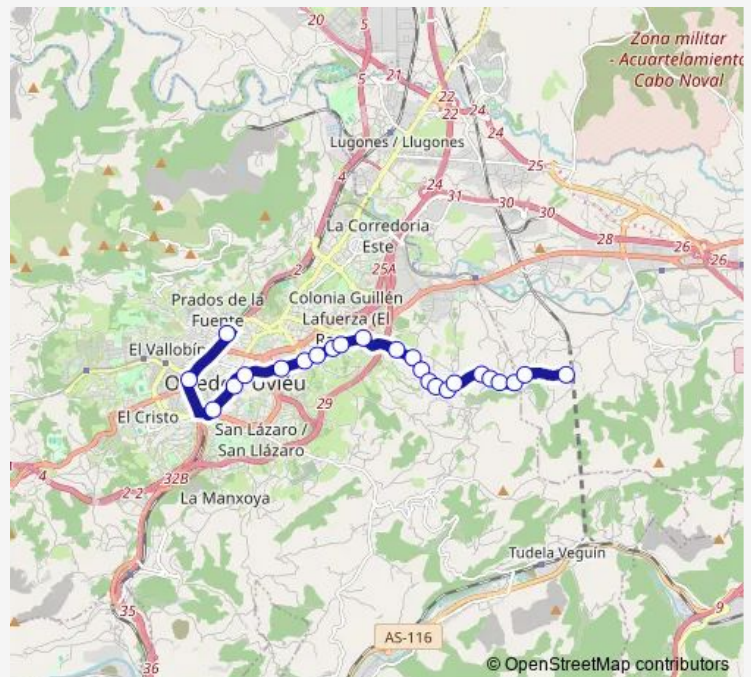

Bus Ovi Oviedo-Mieres de Limanes [Estación] [Villamiana]

[Go to website](#)

Direction

[Oviedo/Uviéu] Estación Bus Oviedo IL- Pepe Cosmen [Cta 21470] — [Mieres] Limanes [Cta 03385]

24 stops

[Open route schedule](#)

[Villamiana] Villamiana [Cta 03376]

[Villamiana] Cruce Faro [Cta 03377]

[Villamiana] Villamiana [Cta 03378]

[Roces DE Riba] Cruce Rocés de Riba 2 [Cta 03379]

[Caravia] Caravia [Cta 03380]

Route schedule

[Oviedo/Uviéu] Estación Bus Oviedo IL- Pepe Cosmen [Cta 21470] — [Mieres] Limanes [Cta 03385]

Monday	—
Tuesday	—
Wednesday	—
Thursday	—
Friday	—
Saturday	08:50-08:55
Sunday	—

Route info

Direction: [Oviedo/Uviéu] Estación Bus Oviedo IL- Pepe Cosmen [Cta 21470]

Stops: 24

Trip Duration: 0 hour 21 min

[Caravia] Cruce Transformador [Cta 03381]

[Caravia] Casa El Mancu 56 [Cta 03382]

[Caravia] Estatua Fleming [Cta 03383]

[Mieres] Iglesia Limanes [Cta 03384]

[Mieres] Limanes [Cta 03385]

Ovi Bus time schedules and route maps are available in an offline PDF at busmaps.com. Use the busmaps.com website to see live bus times, train schedule or subway schedule, and step-by-step directions for all public transit in Oviedo