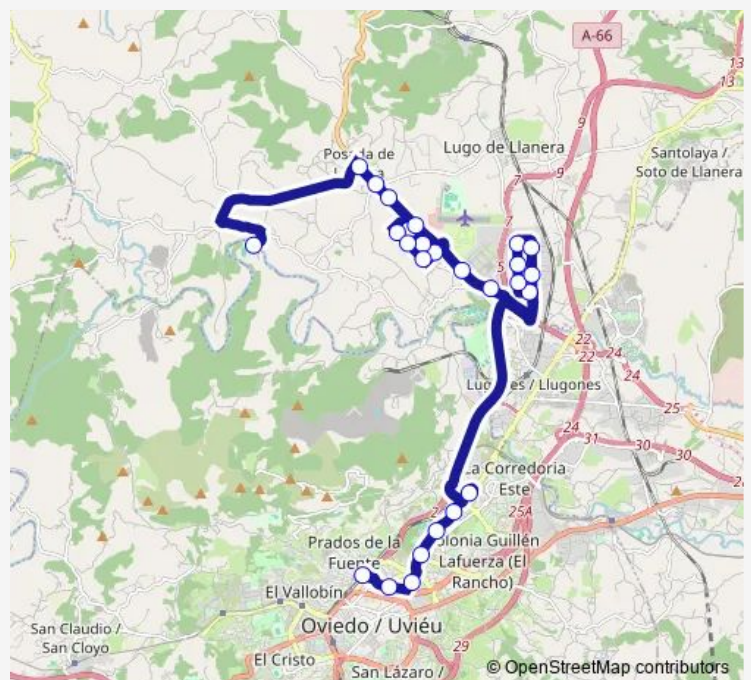

Saturday —

Sunday —

Route info

Direction: [Oviedo/Uviéu] Estación Bus Oviedo IL- Pepe Cosmen [Cta 21470]

Stops: 26

Trip Duration: 0 hour 40 min

■ Ovi — Oviedo-Guyame

[Coruña] Polígono Asipo Calle B Cecaviso [Cta 06069]

[Coruña] Polígono Asipo Calle B Open [Cta 06070]

[Coruña] Antiguo Taller [Cta 04133]

[Posada] Oviedo 13 Avda - Posada [Cta 04134]

[Posada] Cruce Lugo de Llanera [Cta 04135]

[Posada] Ayuntamiento Llanera [Cta 04136]

Route info

Direction: [Guyame] El Asturcón [Cta 21318]

Stops: 2

Trip Duration: 0 hour 20 min

Ovi Bus time schedules and route maps are available in an offline PDF at busmaps.com. Use the busmaps.com website to see live bus times, train schedule or subway schedule, and step-by-step directions for all public transit in Oviedo