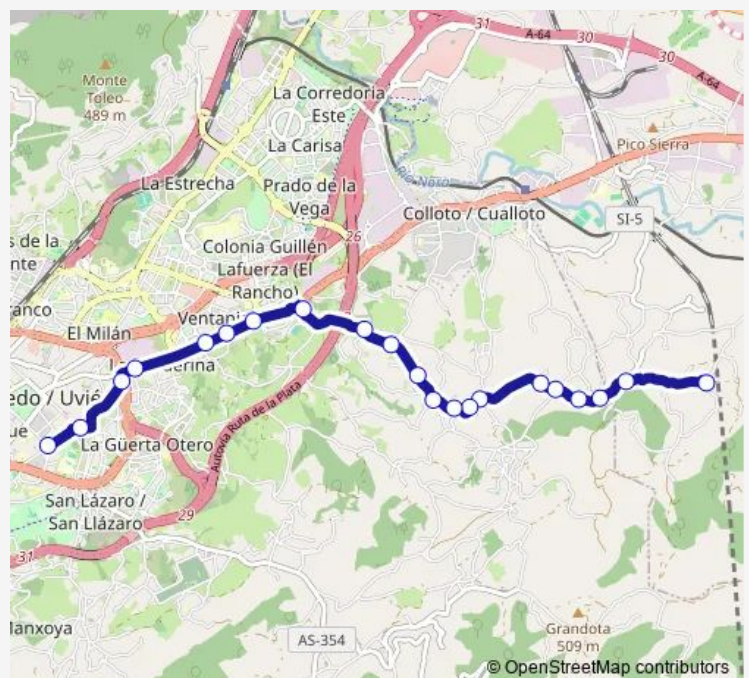

Bus Ovi Oviedo-Mieres de Limanes [Villamiana]

[Go to website](#)

Direction

[Oviedo/Uviéu] Tenderina 120 - Caleyá Cordero [Cta 03611] — [Mieres] Limanes [Cta 03385]

17 stops

[Open route schedule](#)

[Oviedo/Uviéu] Tenderina 120 - Caleyá Cordero [Cta 03611]

Route schedule

[Oviedo/Uviéu] Tenderina 120 - Caleyá Cordero [Cta 03611] — [Mieres] Limanes [Cta 03385]

Monday	08:14
Tuesday	08:14
Wednesday	08:14
Thursday	08:14
Friday	08:14
Saturday	—
Sunday	—

Route info

Direction: [Oviedo/Uviéu] Tenderina 120 - Caleyá Cordero [Cta 03611]

Stops: 17

Trip Duration: 0 hour 11 min

Direction

[Oviedo/Uviéu] Marqués de Santa Cruz [Cta 07288] —
[Mieres] Limanes [Cta 03385]

21 stops