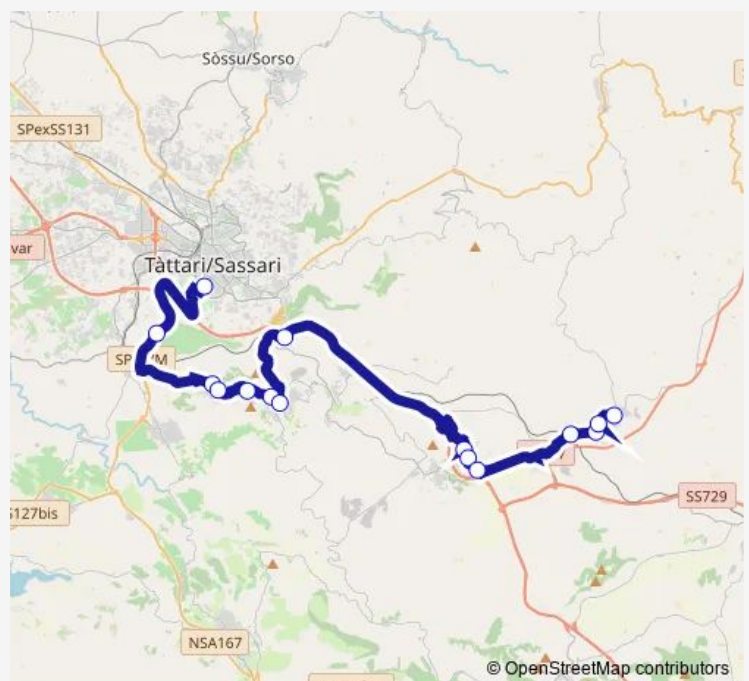

Monday	06:35-22:35
Tuesday	06:35-22:35
Wednesday	06:35-22:35
Thursday	06:35-22:35
Friday	06:35-22:35
Saturday	06:35-22:35
Sunday	06:35-22:35

Route info

Direction: Sassari VIA Turati

Stops: 15

Trip Duration: 0 hour 54 min

Tissi VIA Italia 11

Tissi VIA Italia 2

SP 15 Piandanna

Sassari VIA Turati

Route schedule

Ploaghe LA Madonnina — Sassari VIA Turati

Monday 04:00-20:20

Tuesday 04:00-20:20

Wednesday 04:00-20:20

Thursday 04:00-20:20

Friday 04:00-20:20

Saturday 04:00-20:20

Sunday 04:00-20:20

Route info

Direction: Ploaghe LA Madonnina

Stops: 14

Route info

Direction: Sassari VIA Turati

Stops: 5

Trip Duration: 0 hour 25 min

Direction

Porto Torres Z.I. Centro — Sassari VIA Turati

5 stops

[Open route schedule](#)