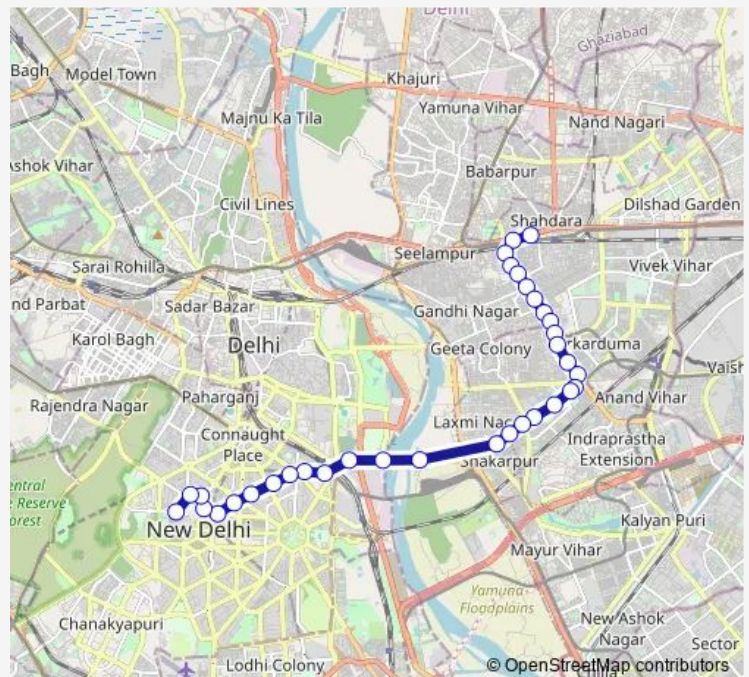

### Route schedule

Shahdara Terminal — Kendriya Terminal (Church Road)

Monday 05:54-20:45

Tuesday 05:54-20:45

Wednesday 05:54-20:45

Thursday 05:54-20:45

Friday 05:54-20:45

Saturday 05:54-20:45

### Route info

Direction: Shahdara Terminal

Stops: 34

Trip Duration: 0 hour 58 min

320down

BusMaps

Delhi Secretariat

Ito