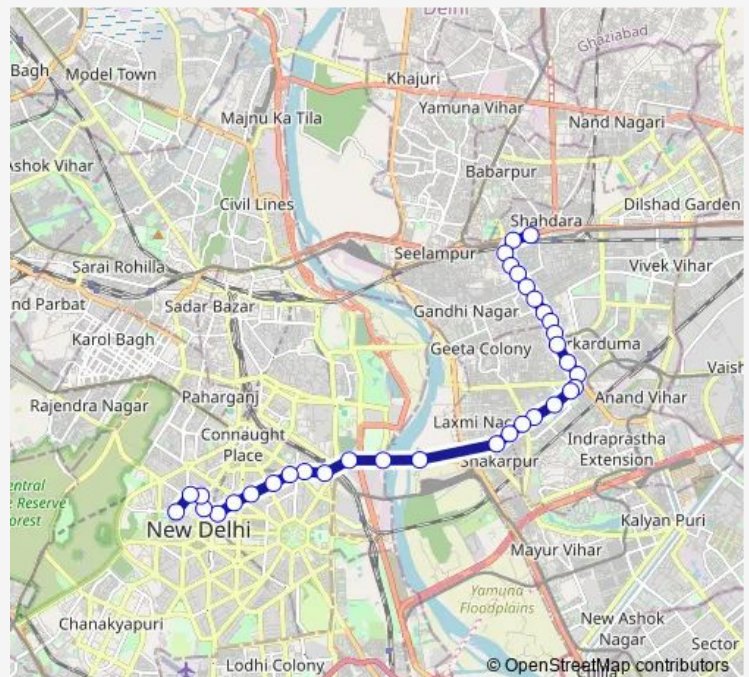

Shakarpur

Laxmi Nagar

Rainy Well

Route schedule

Shahdara Terminal — Kendriya Terminal (Church Road)

Monday 05:54-20:45

Tuesday 05:54-20:45

Wednesday 05:54-20:45

Thursday 05:54-20:45

Friday 05:54-20:45

Saturday 05:54-20:45

Sunday 05:54-20:45

Route info

Direction: Shahdara Terminal

Stops: 34

Trip Duration: 0 hour 58 min